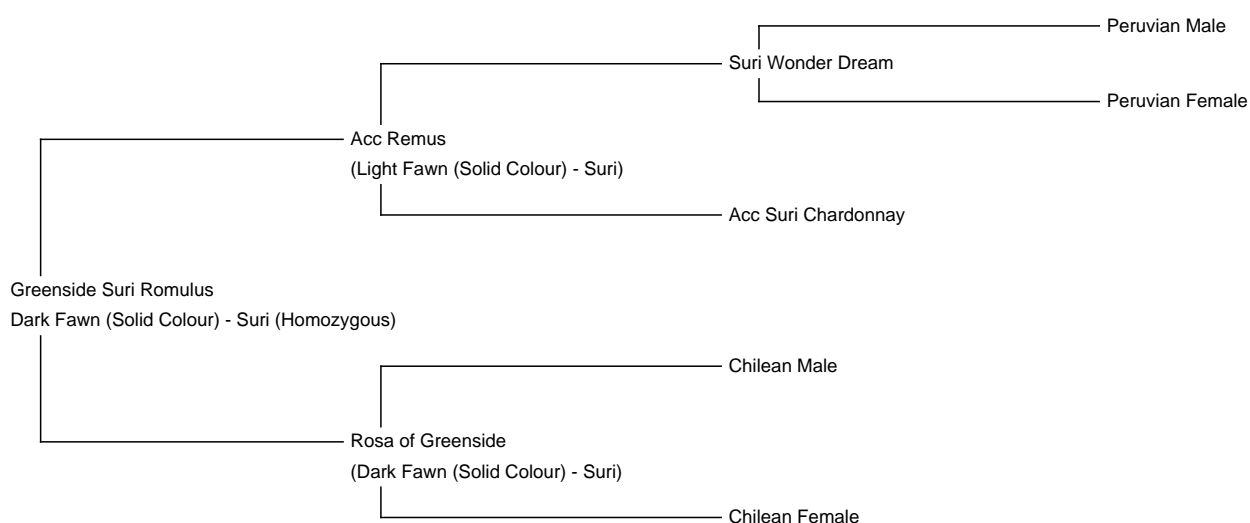

Greenside Suri Romulus

Service Fee (Drive By): £450.00

Sire: Acc Remus

Dam: Rosa of Greenside

Breed Type: Suri (Homozygous)

Colour: Dark Fawn (Solid Colour)

Registered With: UKBAS19552

BAS

Blood Lineage: Bullyman

Date of Birth: 18th October 2011

Description:

Romulus is an outstanding Dark Fawn Suri male.

Romulus has a very dense fine fleece, displaying excellent lustre, still now at 14 years old