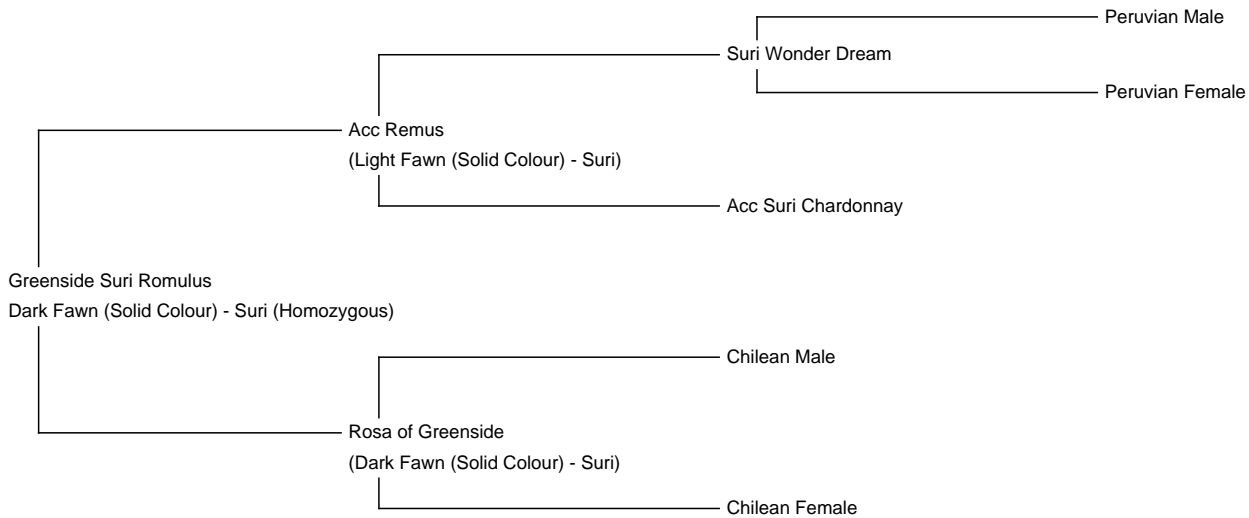

Greenside Suri Romulus

Service Fee (Drive By): £450.00

Sire: Acc Remus

Dam: Rosa of Greenside

Breed Type: Suri (Homozygous)

Colour: Dark Fawn (Solid Colour)

Registered With: UKBAS19552

BAS

Blood Lineage: Bullyman

Date of Birth: 18th October 2011

Description:

Romulus is an outstanding Dark Fawn Suri male.

Romulus has a very dense fine fleece, displaying excellent lustre, still now at 14 years old

2013. Westmorland Show. Supreme Suri Champion

2013. NWAG Show. Champion Fawn Suri

2013 Northumberland Show. 1st Int Fawn Male Suri

2015 Westmorland Show. 1st Adult Male Fawn Suri

2015 NWAG Show 1st Adult Male Fawn Suri

2015. Northumberland Show. Supreme Suri Champion

Greenside Suri Romulus

Greenside Romulus