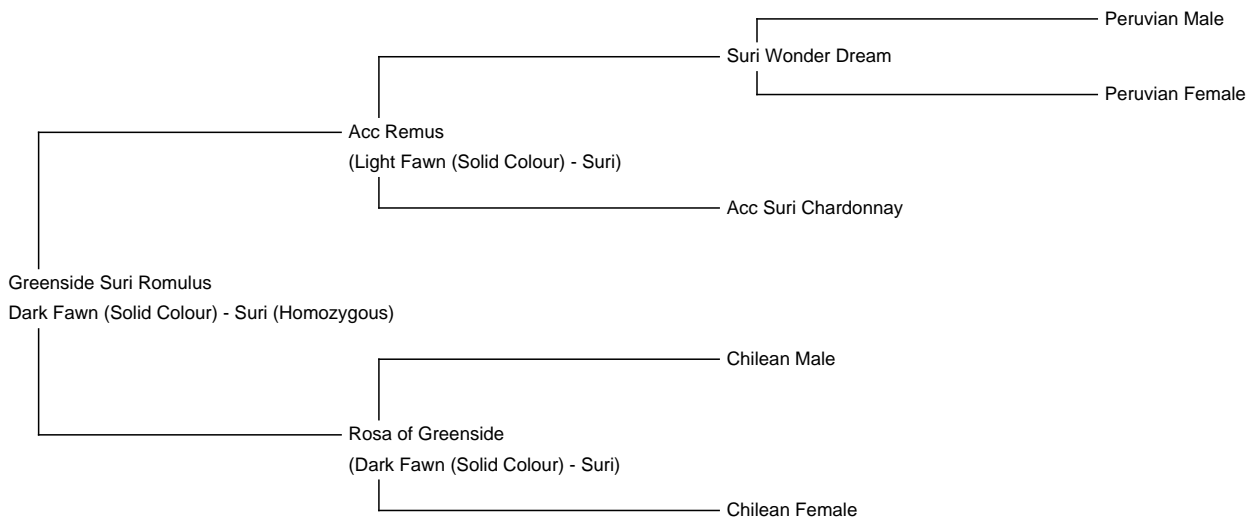

Greenside Suri Romulus

Service Fee (Drive By): £450.00

Sire: Acc Remus

Dam: Rosa of Greenside

Breed Type: Suri (Homozygous)

Colour: Dark Fawn (Solid Colour)

Registered With: UKBAS19552

BAS

Blood Lineage: Bullyman

Date of Birth: 18th October 2011

Description:

Romulus is an outstanding Dark Fawn Suri male.

Romulus has a very dense fine fleece, displaying excellent lustre, still now at 14 years old

2013. Westmorland Show. Supreme Suri Champion

2013. NWAG Show. Champion Fawn Suri

2013 Northumberland Show. 1st Int Fawn Male Suri

2015 Westmorland Show. 1st Adult Male Fawn Suri

2015 NWAG Show 1st Adult Male Fawn Suri

2015. Northumberland Show. Supreme Suri Champion

Greenside Suri Romulus