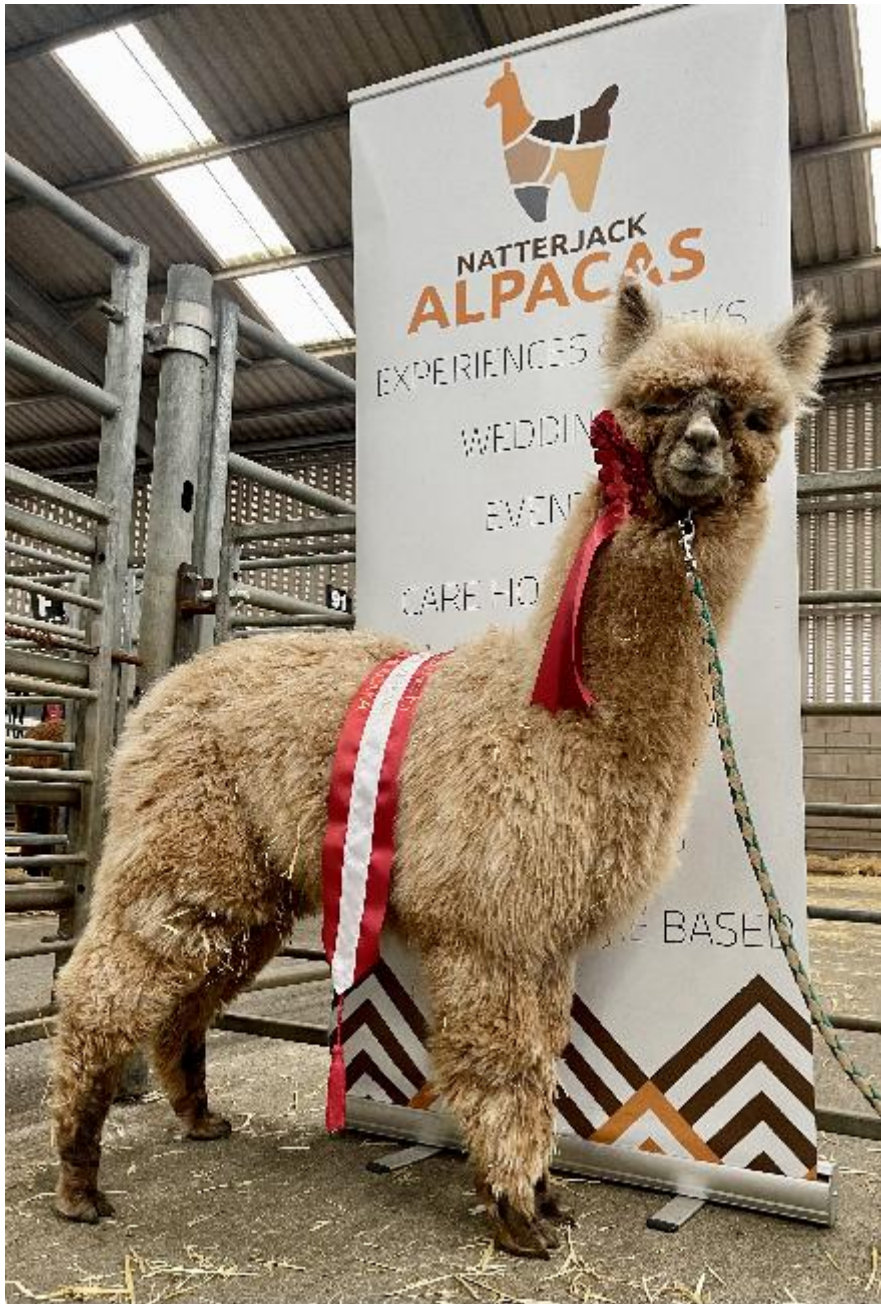

PJA Quantum of Solace fleece March 2023 (natural light)