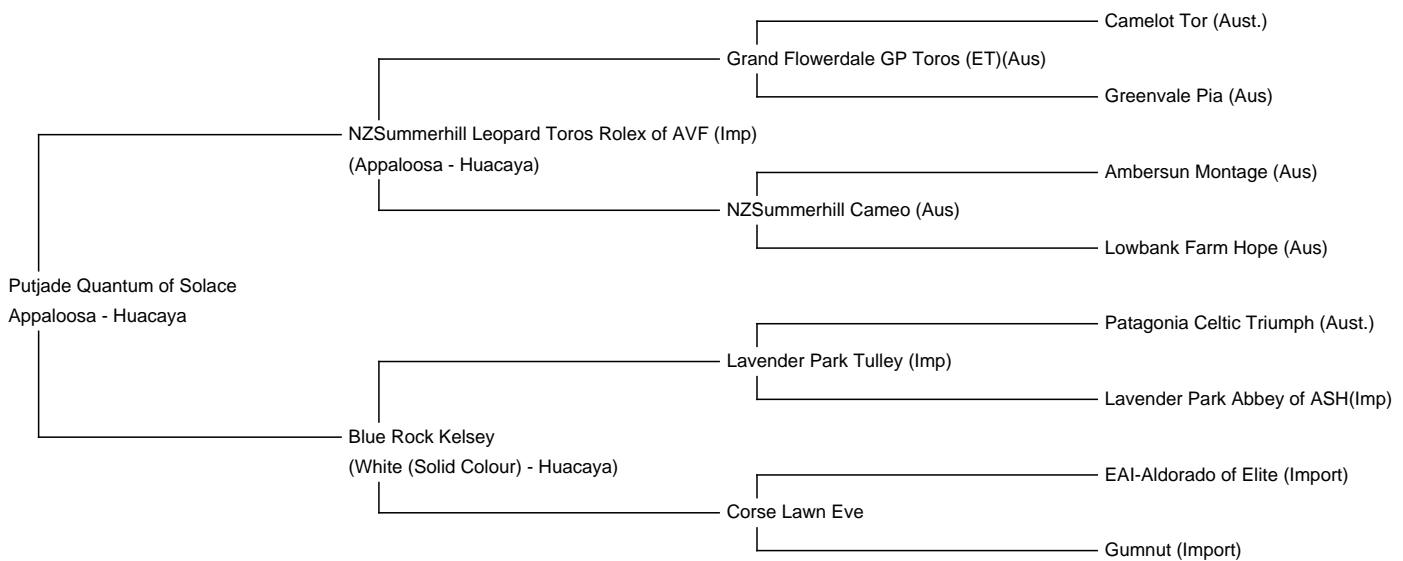

Putjade Quantum of Solace

Service Fee (Drive By): Contact For Fee

Sire: NZSummerhill Leopard Toros Rolex of AVF (Imp)

Dam: Blue Rock Kelsey

Breed Type: Huacaya

Colour: Appaloosa

Registered With: British Alpaca Society

Date of Birth: 31st July 2022

Fleece: (1st)

17.90µ SD 4.60µ CV 25.50% % Over 30 Microns(µ) 0.60% SF 18.20µ Curvature 34.20 deg/mm Staple Length 145 mm

Fibre Testing Authority: Art of Fibre

Description:

Putjade Quantum of Solace is a striking leopard appaloosa, matching our own requirements for an appaloosa to be 'spotted from head to toe', with an even distribution of contrasting spots across the body.