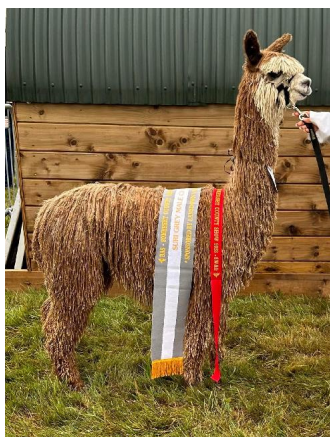

Lane House Grey Masquerade

Service Fee (Drive By): Contact For Fee

Service Fee (Mobile Mate): Contact For Fee

Sire: Winsaula Joker

Dam: Wealden Pernilla

Breed Type: Suri

Colour: Rose Grey

Registered With: BAS

Blood Lineage: American

Date of Birth: 9th August 2022

Description:

Masquerade is truly an exquisite grey suri male!

Wow - undoubtedly one of, if not the most advanced grey suri in the UK. Double National Colour Champion #127942; His fleece is highly advanced, ultra fine and dense with fantastic lustre. He stands on an excellent frame with a lovely true to type head style. We are very excited to see his first cria arrive in 2025!

1st & Champion Grey Suri Male - Heart Of England Show 2024

1st & Champion Grey Suri Male - Devon County Show 2024

RESERVE SUPREME SURI - Devon County Show 2024

1st & Champion Grey Suri Male - Royal Three Counties Show 2024

Lane House Grey Masquerade

Lane House Grey Masquerade

Lane House Grey Masquerade fleece