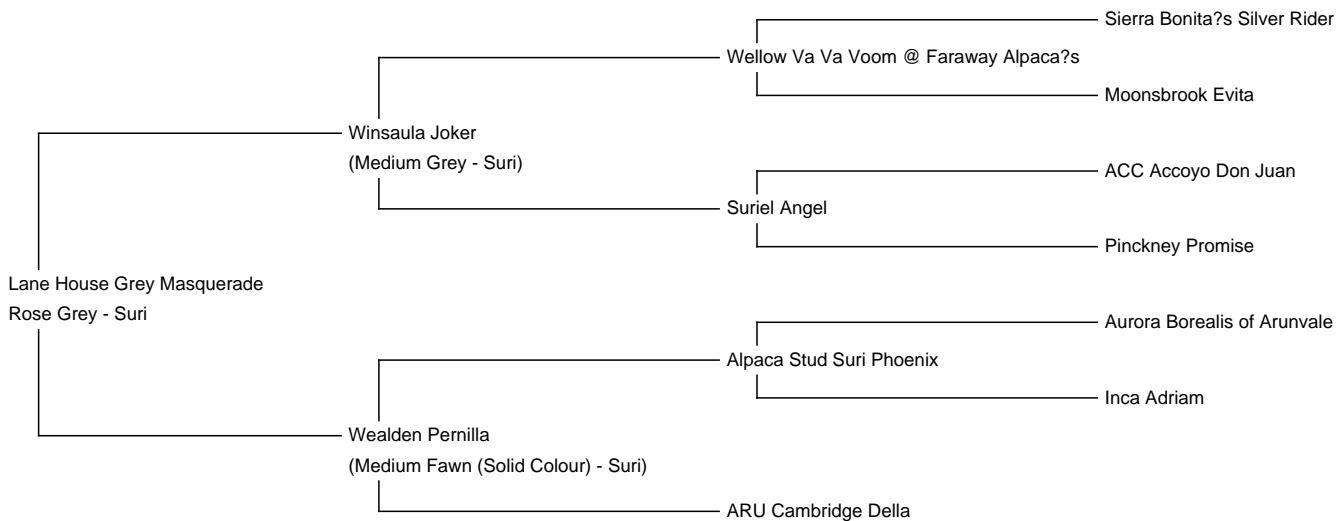

Lane House Grey Masquerade

Service Fee (Drive By): Contact For Fee

Service Fee (Mobile Mate): Contact For Fee

Sire: Winsaula Joker

Dam: Wealden Pernilla

Breed Type: Suri

Colour: Rose Grey

Registered With: BAS

Blood Lineage: American

Date of Birth: 9th August 2022

Description:

Masquerade is truly an exquisite grey suri male!

Wow - undoubtedly one of, if not the most advanced grey suri in the UK. Double National Colour Champion #127942; His fleece is highly advanced, ultra fine and dense with fantastic lustre. He stands on an excellent frame with a lovely true to type head style. We are very excited to see his first cria arrive in 2025!

1st & Champion Grey Suri Male - Heart Of England Show 2024

1st & Champion Grey Suri Male - Devon County Show 2024

RESERVE SUPREME SURI - Devon County Show 2024

1st & Champion Grey Suri Male - Royal Three Counties Show 2024

Lane House Grey Masquerade

Lane House Grey Masquerade

Lane House Grey Masquerade fleece