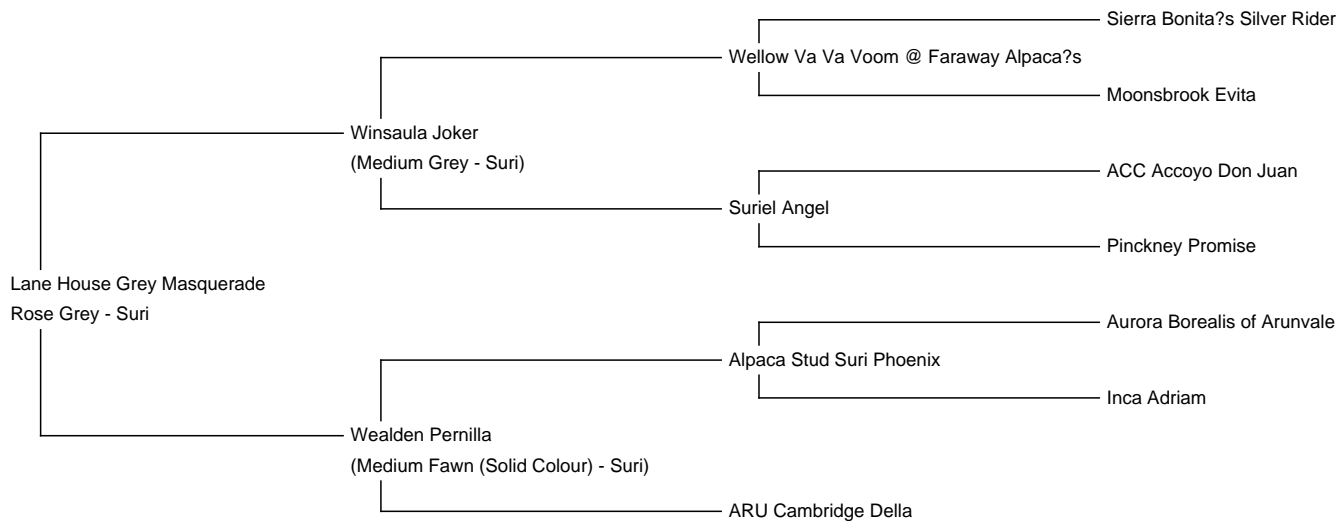

Lane House Grey Masquerade

Service Fee (Drive By): Contact For Fee

Service Fee (Mobile Mate): Contact For Fee

Sire: Winsaula Joker

Dam: Wealden Pernilla

Breed Type: Suri

Colour: Rose Grey

Registered With: BAS

Blood Lineage: American

Date of Birth: 9th August 2022

Description:

Masquerade is truly an exquisite grey suri male!

Wow - undoubtedly one of, if not the most advanced grey suri in the UK. Double National Colour Champion #127942; His fleece is highly advanced, ultra fine and dense with fantastic lustre. He stands on an excellent frame with a lovely true to type head style. We are very excited to see his first cria arrive in 2025!

1st & Champion Grey Suri Male - Heart Of England Show 2024

1st & Champion Grey Suri Male - Devon County Show 2024

RESERVE SUPREME SURI - Devon County Show 2024

1st & Champion Grey Suri Male - Royal Three Counties Show 2024

Lane House Grey Masquerade

Lane House Grey Masquerade

Lane House Grey Masquerade fleece