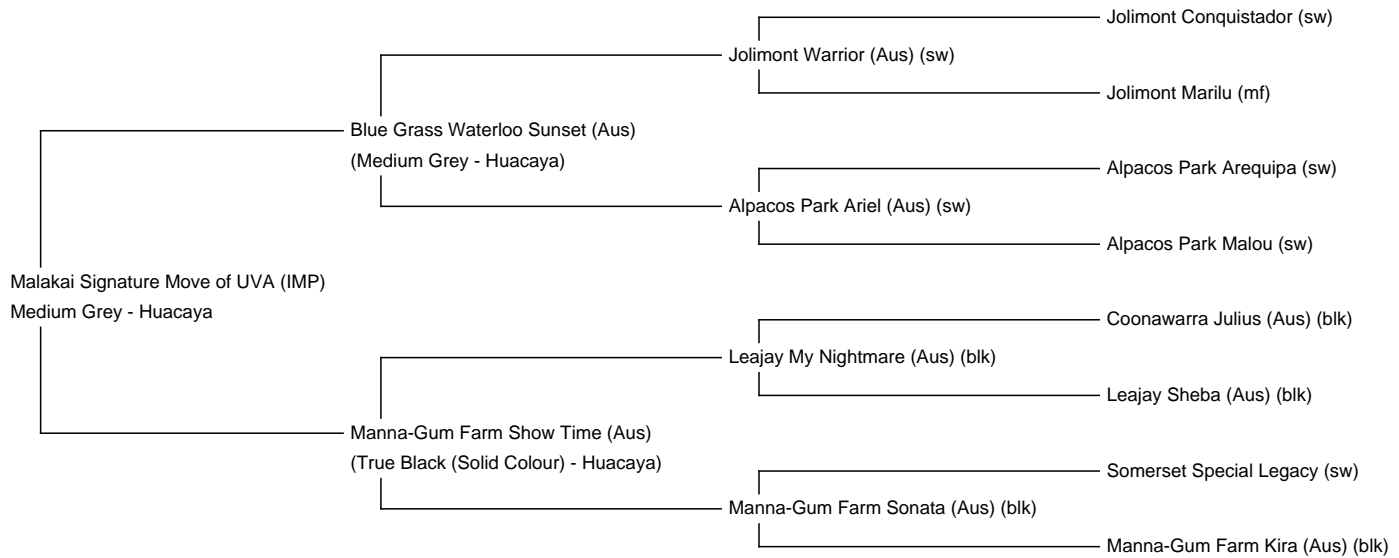

**Malakai Signature Move of UVA (IMP)**  
**Service Fee (Drive By):** Contact For Fee  
**Sire:** Blue Grass Waterloo Sunset (Aus)  
**Dam:** Manna-Gum Farm Show Time (Aus)  
**Breed Type:** Huacaya  
**Colour:** Medium Grey  
**Date of Birth:** 29th December 2012

**Description:**

Malakai Signature Move is lovely medium grey male, with great structure and fleece characteristics and commands a real presence.

Signature Move has done very well in the show ring at regional and national shows winning Champion/Reserve Champion grey huacaya on multiple accounts and a number of his progeny reside in Europe.

Please note Signature Move will be in house only for the 2025 season.

**Prizes Won:**

1st Senior Huacaya Grey Male – NZ Alpaca Show 2016

1st Huacaya Grey Senior Male – South Island Colourbration Show 2016