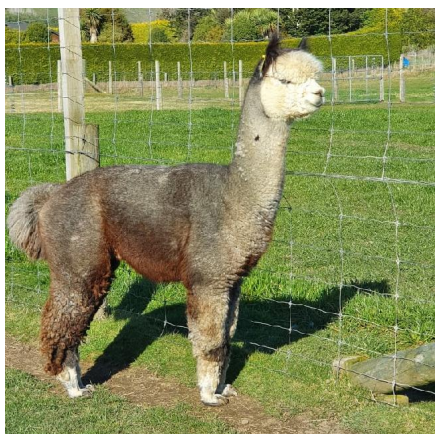

**Description:**

Malakai Signature Move is lovely medium grey male, with great structure and fleece characteristics and commands a real presence.

Signature Move has done very well in the show ring at regional and national shows winning Champion/Reserve Champion grey huacaya on multiple accounts and a number of his progeny reside in Europe.

1st Adult Grey/Roan Male Huacaya – Malvern A&P Show 2015

1st Adult Grey/Roan Male Huacaya – Te Muka & Geraldine A&P Show 2015

Champion Adult Male Huacaya – Te Muke & Geraldine A&P Show 2015

1st Intermediate Grey/Roan Male Huacaya Fleece – NZ National Alpaca Show 2015

1st Intermediate Grey/Roan Male Huacaya – NZ National Alpaca Show 2014

Reserve Champion Intermediate Huacaya – NZ National Alpaca Show 2014

Champion Grey/Roan Huacaya – NZ Alpaca Show 2014

Signature Move