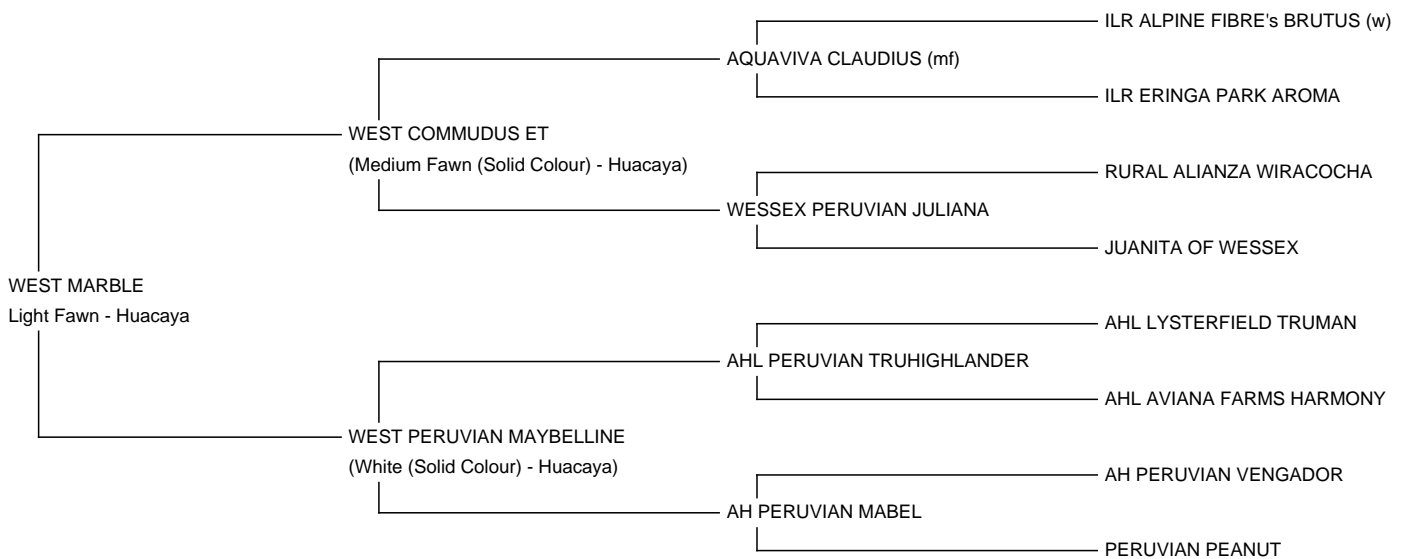

WEST MARBLE

Service Fee (On Farm): €1,000.00 This price is NOT inclusive of sales tax which needs to be added.

Sire: WEST COMMUDUS ET

Dam: WEST PERUVIAN MAYBELLINE

Breed Type: Huacaya

Colour: Light Fawn

Registered With: AAeV

Blood Lineage: AQUA.CLAUDIUS, TRUHIGHLANDER

Date of Birth: 28th August 2019

Diameter (Micron) of first fleece sample: 23.50µ

Fleece: (4th)

16.60µ SD 4.50µ CV 19.20% % Over 30 Microns(µ) 7.40% Curvature 41.90 deg/mm Staple Length 120 mm

(taken on 19th May 2024 at 4 Years and 9 Months of age)

Fibre Testing Authority: Art of Fibre

Description:

WEST Marble ist ein wunderschöner, sehr kräftiger, kompakter, extrem softer und uniformer Hengst, der aus äußerst bewährten Linien stammt. Er bringt alles mit, was was von einem heutigen Deckhengst gefordert wird. Sein sehr typvoller Phänotyp geht auf einen sehr kräftigen und korrekten Körperbau zurück, gepaart mit einer äußerst voluminösen Gesamtbewollung. Sein Fundament und Körperbau wird durch seine nahezu vollperuanische Abstammung geprägt. Sein Vlies ist sehr soft, sehr gleichmäßig und nahezu grannenfrei. Dazu kommt eine enorme Dichte und ein hochfrequentierter Crimpstyle mit hoher Amplitudentiefe.

„MARBLE vereint die Linien von besonders bewährten Hengsten und Stuten in Europa. Ein Stammbaum von Seltenheitswert. Geprägt mit absolut bewährten und erfolgreichen Stuten UND Hengsten in jeder einzelnen Generation. So ist sein Vater kein anderer als WEST COMMUDUS ET, der Grand Champion Sieger der Hengste in Ilshofen 2017. Dessen Mutter WESSEX PERUVIAN JULIANA gehört zu den ganzen wenigen Stuten in Europa, deren Nachwuchs mit