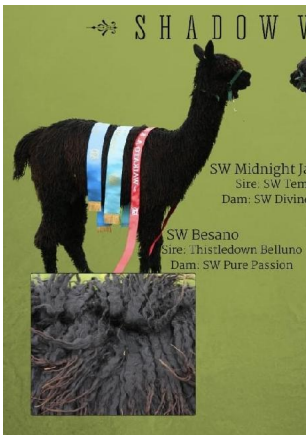

Belluno's progeny in NZ