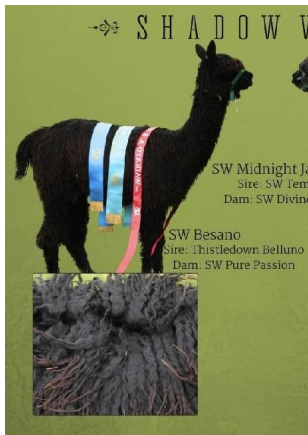

Belluno's progeny in NZ