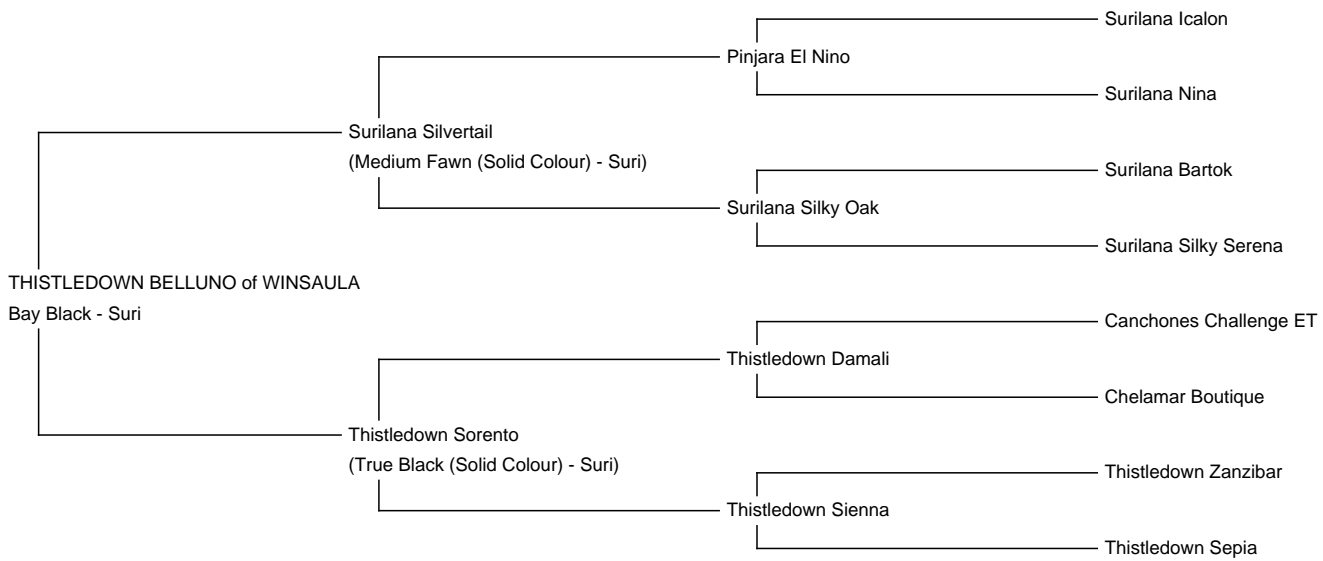

THISTLEDOWN BELLUNO of WINSAULA

Service Fee (Drive By): £750.00

Service Fee (Mobile Mate): £850.00

Sire: Surilana Silvertail

Dam: Thistledown Sorento

Breed Type: Suri

Colour: Bay Black

Registered With: British Alpaca Society

Blood Lineage: Surilana-Thistledown-Canchones

Date of Birth: 8th February 2019

Description:

Imported from New Zealand in 2023 Thistledown Belluno has a lovely easy temperament like both his Sire, Surilana Silvertail and his Dam Thistledown Sorento, who are both calm, and quiet animals and easy to handle. He has a very strong frame on him and stands up very proudly. His fleece has excellent length of lock, exquisite lustre with a lovely handle and soft cool feel due to its fineness and uniform of micron, a trait common in all Thistledown breeding.

Thistledown had two very similar warm black Silvertail offspring born in 2019, Belluno and Colorado, both have Dams who are Damali daughters. Damali had amazing density and lustre and Kashmir is the son Thistledown kept to replace him. She chose to use release Belluno for export to UK as Colorado carries more diverse genetics appropriate to her breeding programme. Colorado already has champion winning progeny on the ground in NZ.

Thistledown Belluno has a number of progeny on the ground in New Zealand and his true black son Shadow Wood Bessano at just 6 months old won the Suri Best of Colour trophy (similar to a colour supreme), Champion Black Suri and Res Champion best junior male, at the Waikato show in New Zealand so his progeny is really making an impact!