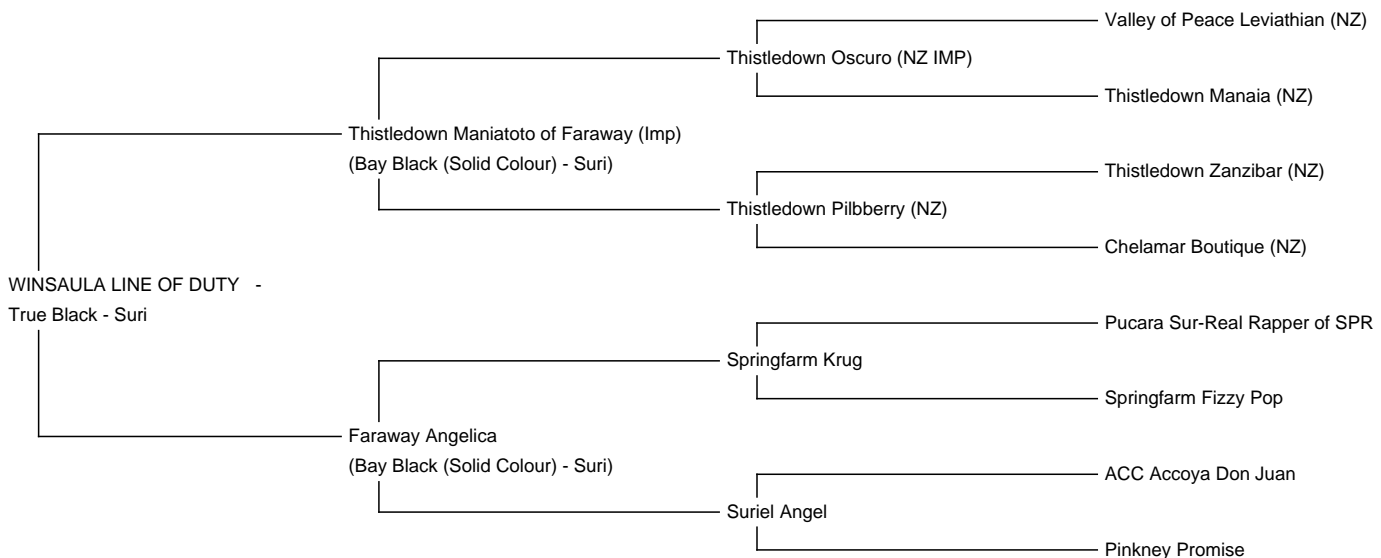

WINSAULA LINE OF DUTY -

Service Fee (On Farm): £500.00

Service Fee (Drive By): £500.00

Service Fee (Mobile Mate): £600.00

Sire: Thistledown Maniatoto of Faraway (Imp)

Dam: Faraway Angelica

Breed Type: Suri

Colour: True Black

Registered With: British Alpaca Society

Blood Lineage: Thistledown, Accoyo, Pucara,

Date of Birth: 13th June 2021

Fleece: (2nd)

20.50µ SD 5.00µ % Over 30 Microns(µ) 3.30% Curvature 17.40 deg/mm Yield 6.50 Kg/Year Staple Length 150 mm

(taken on 11th November 2022 at 1 Year and 5 Months of age)

Fibre Testing Authority: Art of Fibre

Description:

Winsaula Line of Duty is a very special EE aa true black male. Achieving reserve champion at the BAS National Show and going on to win nine championship titles, Line of Duty has an outstanding show record.

Line of Duty has a very even temperament and is an absolute joy to own. His fleece is exquisite, dense and highly lustrous with a cool and greasy feel and NO WHITE fibres!

In addition Line of Duty is carrying the rarest black genetic code EE aa thought to be carried by only 21% of black suri Alpacas in the UK. This means Line of Duty will never throw fawn on when mated to black skinned (ee aa) fawns, in this scenario he will ALWAYS THROW BLACK (more common black studs will throw 50% black and 50% fawn). Please contact me for further genetic explanation if required.

Winsaula Alpacas have achieved multiple Supreme Championship and Judges Choice awards and were awarded most