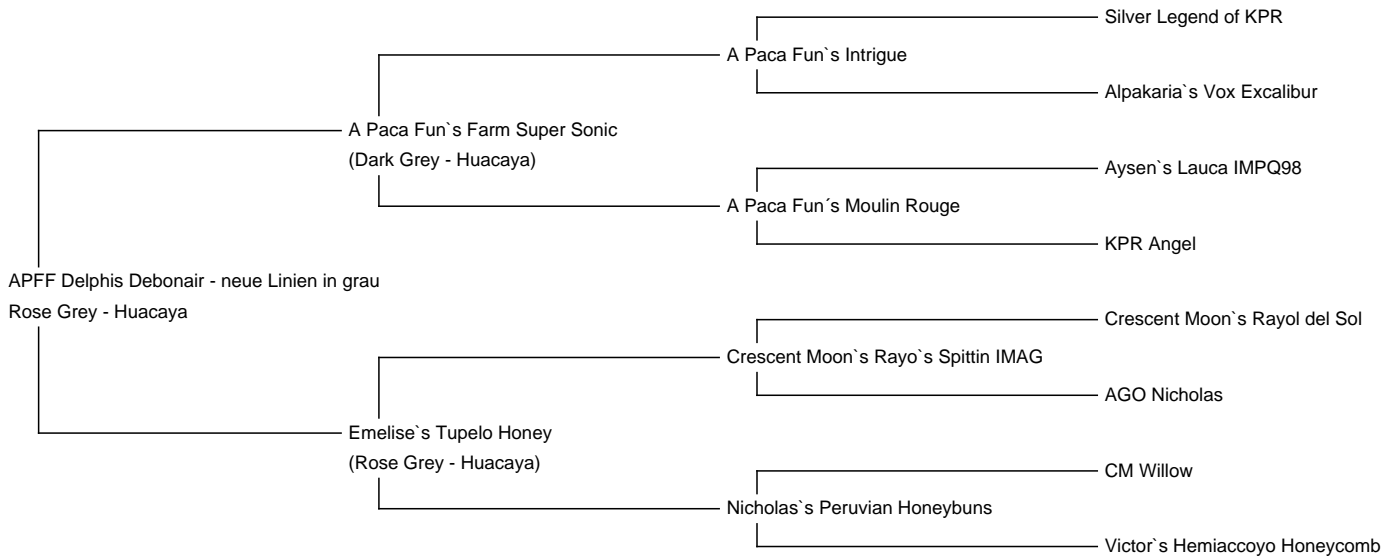

APFF Delphis Debonair - neue Linien in grau

Service Fee (On Farm): €1,500.00 This price is NOT inclusive of sales tax which

needs to be added.

Sire: A Paca Fun`s Farm Super Sonic

Dam: Emelise`s Tupelo Honey

Breed Type: Huacaya

Colour: Rose Grey

Registered With: AAeV 55970

Date of Birth: 11th September 2019

Fleece:

20.80µ SD 3.70µ CV 17.90% % Over 30 Microns(µ) 1.30% SF 19.70µ Curvature 44.50 deg/mm

(taken on 13th October 2022 at 3 Years and 1 Month of age)

Fibre Testing Authority: SGS

Description:

Wir lieben die Einheitlichkeit unseres neuen Hengstes. In Kombination mit seinem Charakter, seiner Dichte, seinem soliden Körperbau und seiner gestapelten grauen Genetik glauben wir, dass Debonair eine Menge Potenzial hat!