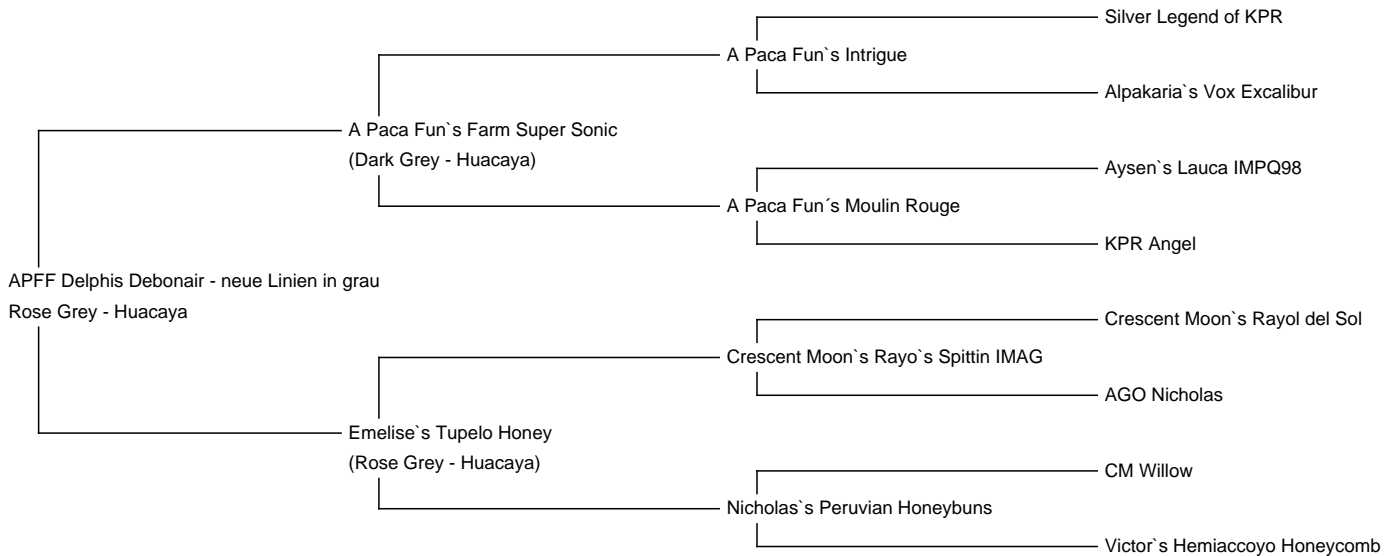

# APFF Delphis Debonair - neue Linien in grau

**Service Fee (On Farm): €1,500.00** This price is NOT inclusive of sales tax which

needs to be added.

**Sire:** A Paca Fun`s Farm Super Sonic

**Dam:** Emelise`s Tupelo Honey

**Breed Type:** Huacaya

**Colour:** Rose Grey

**Registered With:** AAeV 55970

**Date of Birth:** 11th September 2019