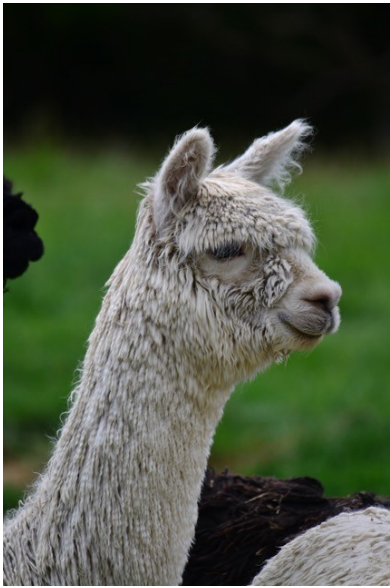

Luka's Head Profile