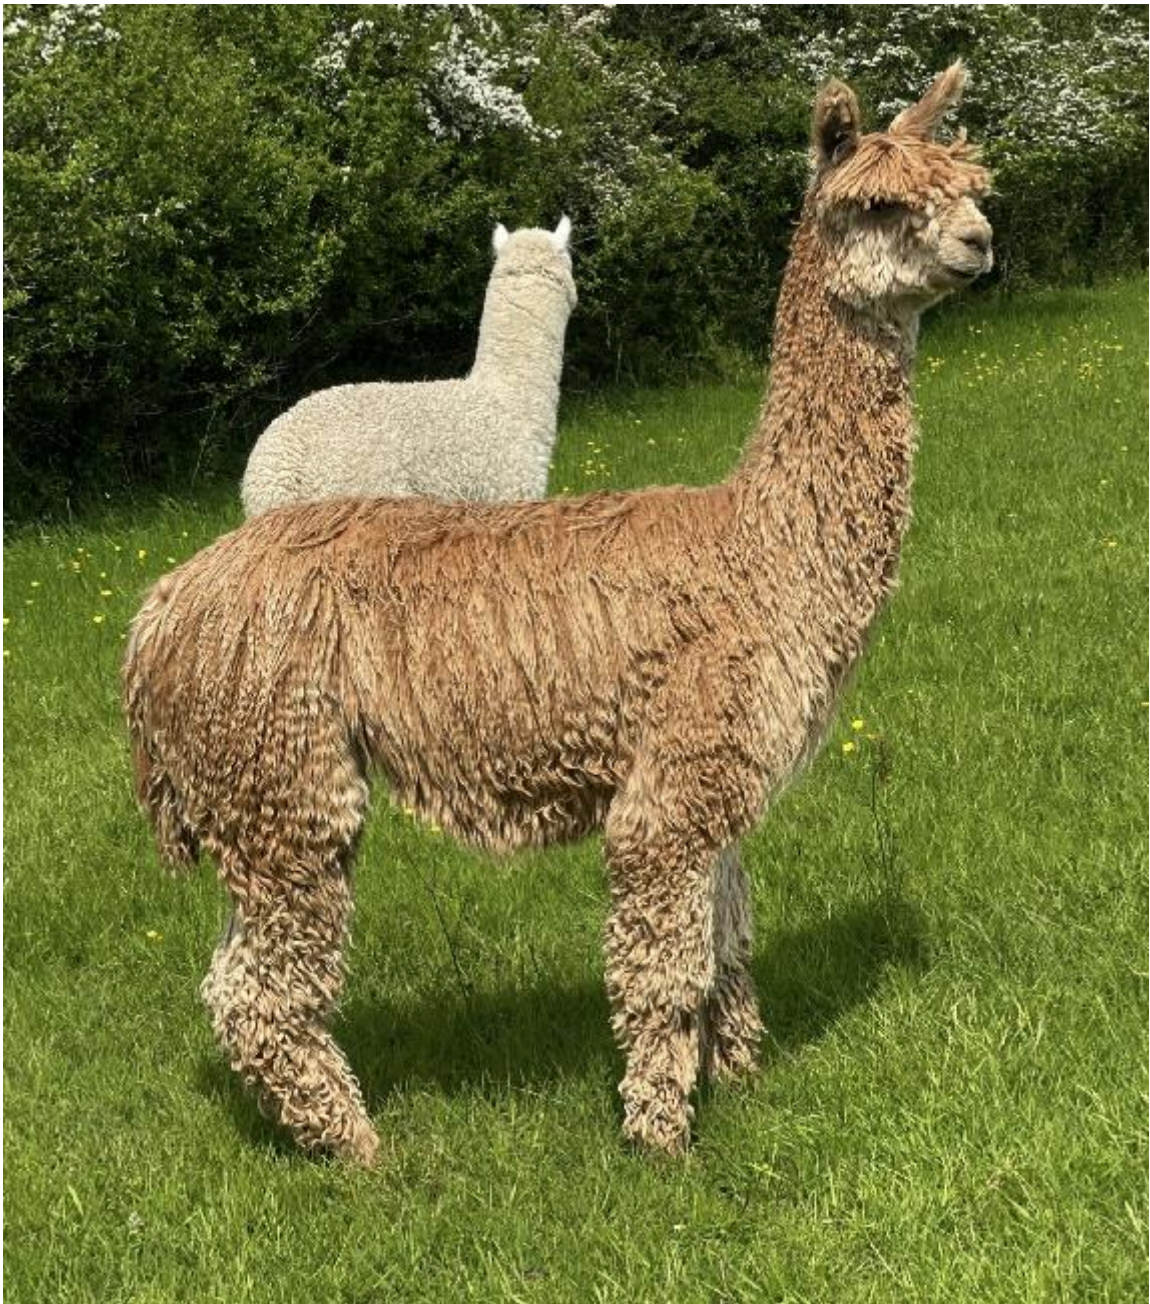

Dark Sky Dr Enys

Service Fee (Drive By): Contact For Fee

Service Fee (Mobile Mate): Contact For Fee

Sire: Kurrawa Rebel On The Run

Dam: Faraway Freya

Breed Type: Suri

Colour: Dark Fawn (Solid Colour)

Registered With: BAS

Blood Lineage: Kurrawa

Date of Birth: 3rd September 2019

Description:

Dr Enys is a very striking macho suri male.

We selected this male to join our elite breeding program not only for his super genetics, but for his exquisite fleece and conformation traits.

His fleece is very dense, impressively fine with great uniformity of micron giving it a beautiful slick handle. His impressive lustre runs from head to toe along with fantastic fleece coverage.

He stands on a very strong frame with a deep broad chest. He has a lovely true to type head style and triangular muzzle.

We know he can produce dark coloured offspring so we are very excited to see what he can do for our breeding program.

Fleece at 4 years