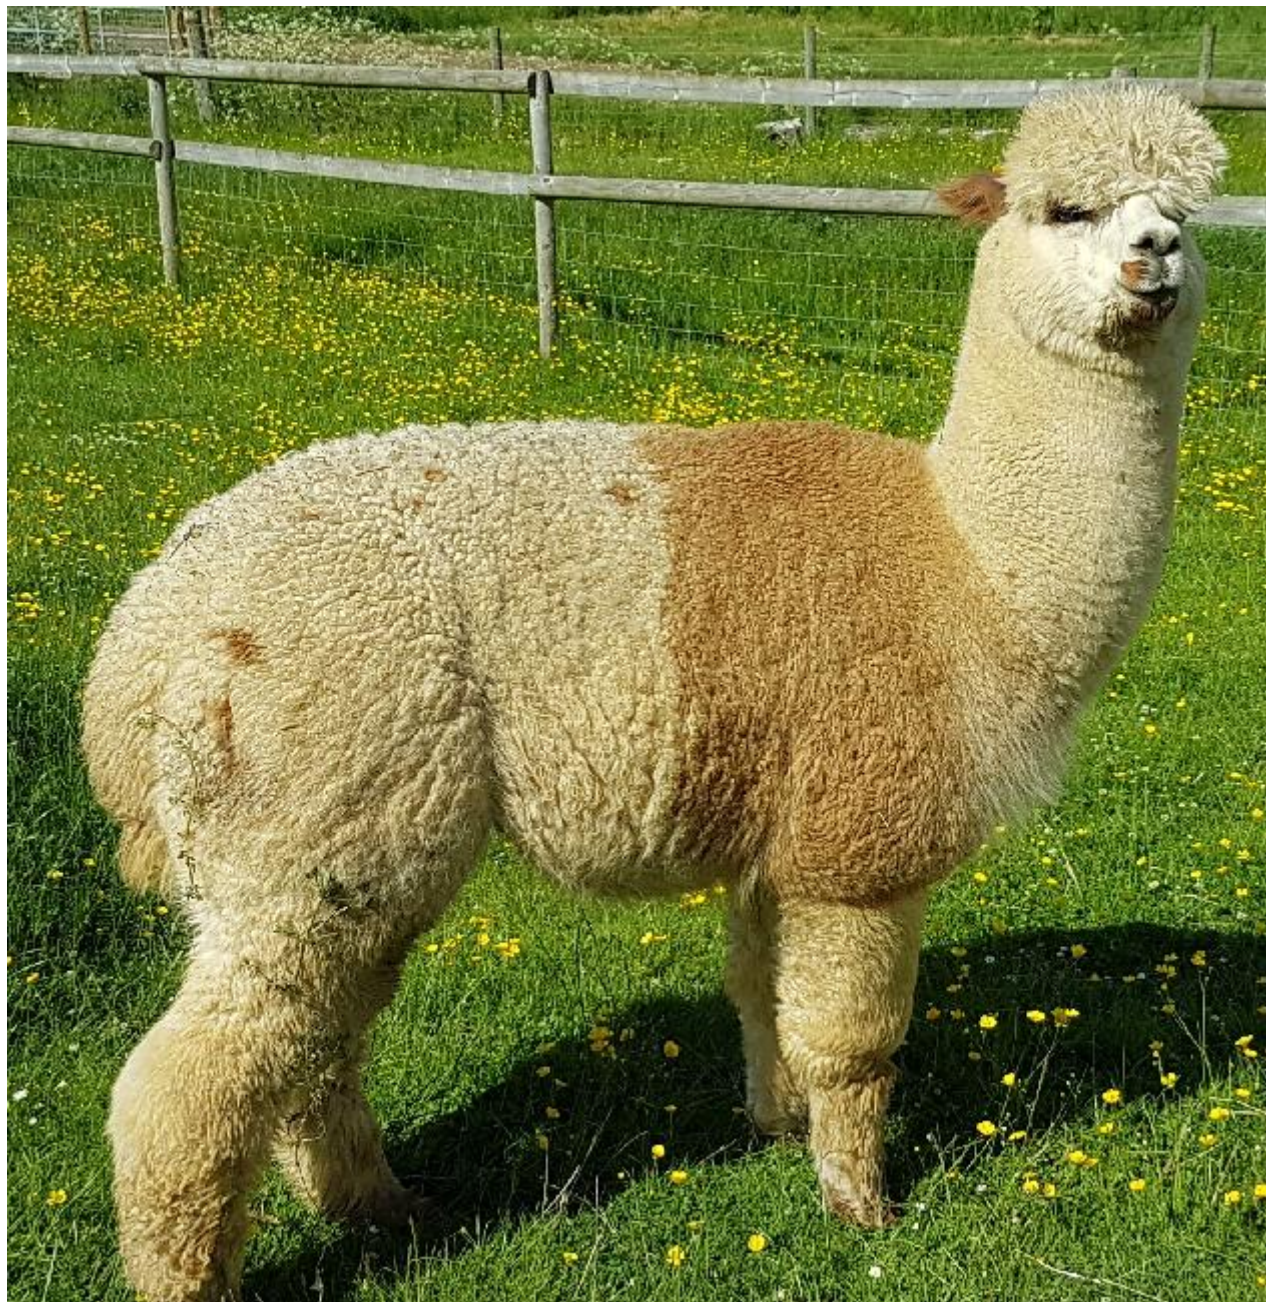

Patch Fleece

Daughter Arkadia Vulpix - 2nd Junior Brown Female NATIONAL SHOW 2023 & Reserve Champion Brown Female
ROYAL THREE COUNTIES SHOW 2023

Herts Alpacas Patch