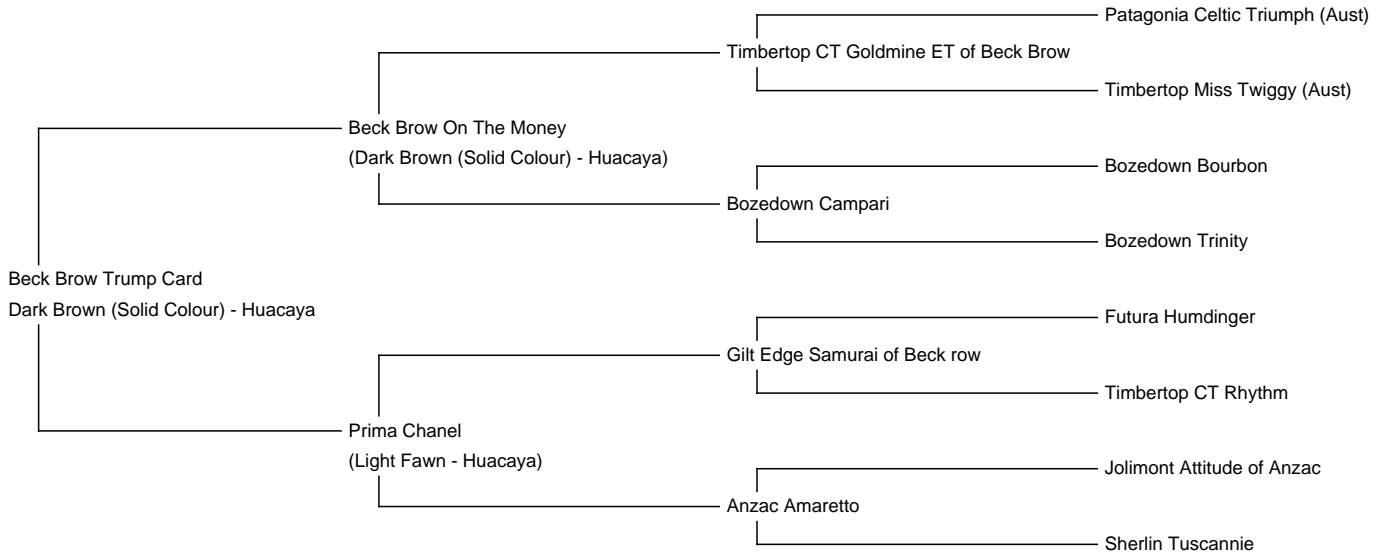

Beck Brow Trump Card

Service Fee (Drive By): Contact For Fee

Sire: Beck Brow On The Money

Dam: Prima Chanel

Breed Type: Huacaya

Colour: Dark Brown (Solid Colour)

Registered With: BAS

Blood Lineage: Peruvian/Australian

Date of Birth: 16th May 2021

Diameter (Micron) of first fleece sample: 17.80µ

Fleece: (2nd)

19.20µ SD 4.30µ CV 22.50% % Over 30 Microns(µ) 2.20% Yield 125.00 Kg/Year

(taken on 14th April 2023 at 1 Year and 11 Months of age)

Fibre Testing Authority: Art of Fibre

Description:

Trump Card is a very stylish male with a very attractive head type, He is a robust male with good strength of bone and balance. He is conformationally correct in all aspects.

His fleece is very dense with a good level of fineness for such a depth of colour. His fleece is very well organised throughout showing a well-defined crimp style from butt to tip. The length and fleece coverage is above average.

Genetically, Trump Card has a pedigree packed with our best-performing coloured lines. He is a son of the highly regarded Beck Brow On The Money who has proven himself extremely well as a top ranking stud male. His dam, Prima Chanel, was awarded BAS National Reserve Champion Light Female at her only show. She is a daughter of Gilt Edge Samurai of Beck Brow and carries his high level of follicular density.

Beck Brow Trump Card has started working for 2023. He will now be retained in-house but some pregnant females will be available to purchase.

Prizes Won: