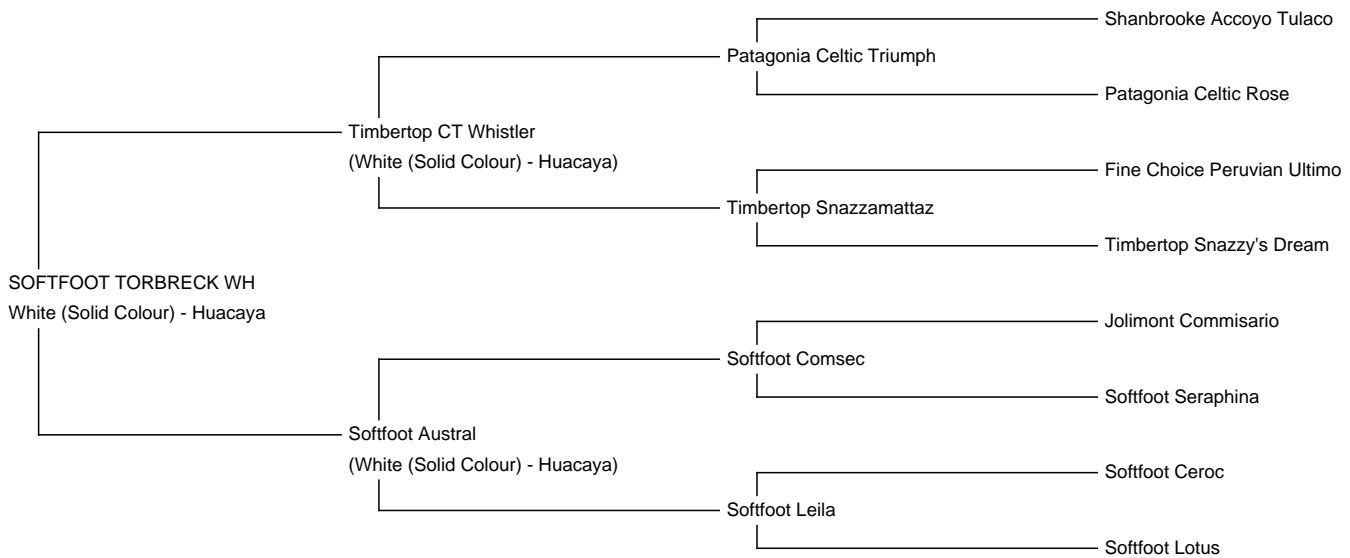

# SOFTFOOT TORBRECK WH

**Service Fee (On Farm):** Contact For Fee

**Service Fee (Drive By):** Contact For Fee

**Sire:** Timbertop CT Whistler

**Dam:** Softfoot Austral

**Breed Type:** Huacaya

**Colour:** White (Solid Colour)

**Registered With:** AAA - 209379

**Blood Lineage:** Tulaco, Celtic Triumph

**Date of Birth:** 29th April 2015

## Description:

Colour Coat Test: ee AA - Non-Grey.

Softfoot Torbreck WH is an Elite White Male Huacaya who is producing some outstanding progeny winning championships at the national level.

He himself displays an extremely dense fine fleece with a high frequency style that is highly aligned with a very soft handle.