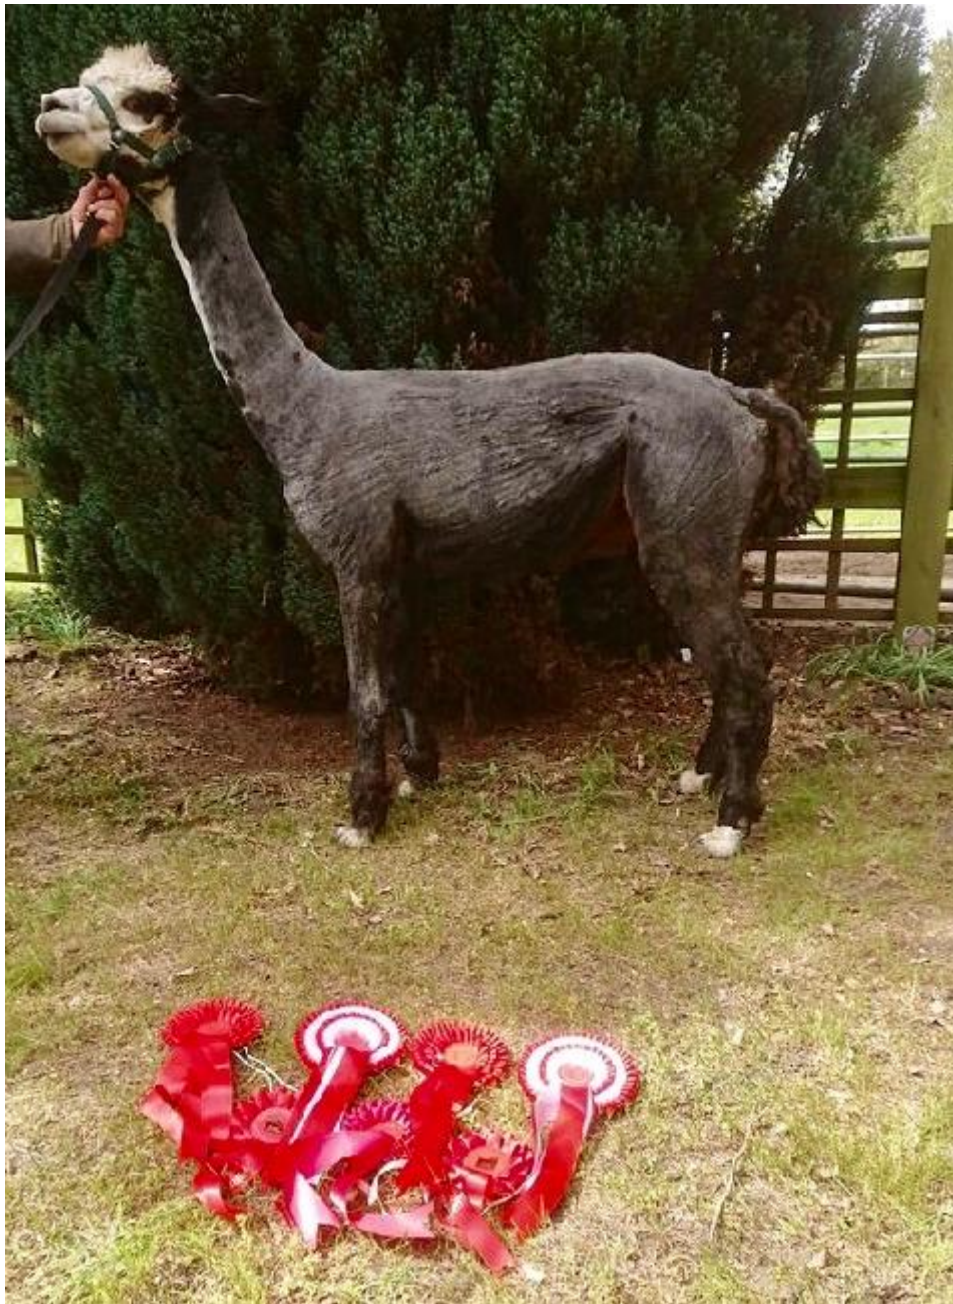

Alpaca Photo 2