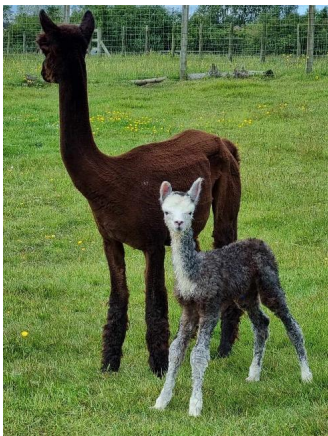

NWAG Alpaca Ch 2022 - Huacaya Ch Grey Male C

YAG Halter Show 2021 Inter Male - Grey - 1st

YAG Halter Show 2021 Huacaya Ch Grey Male R

Northern Fleece Show 2021 Huacaya Grey

Fleece 6-12 Months 1st

Northern Fleece Show 2021 Champion Grey

Huacaya Fleece R

Northern Halter Show 2021 - Inter Male - Grey - 1st

NEBAG Halter Show 2021 - Inter Male - Grey - 1st

NEBAG Halter 2021 - Huacaya Ch Grey Male R

Velvet Hall A Case of You

2024 Cria