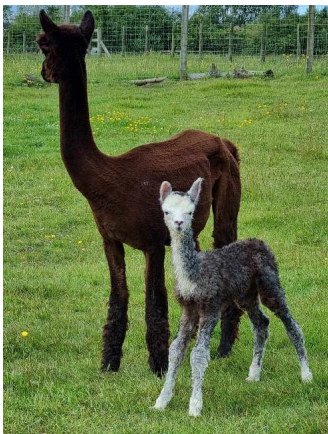

NWAG Alpaca Ch 2022 - Huacaya Ch Grey Male C

YAG Halter Show 2021 Inter Male - Grey - 1st

YAG Halter Show 2021 Huacaya Ch Grey Male R

Northern Fleece Show 2021 Huacaya Grey

Fleece 6-12 Months 1st

Northern Fleece Show 2021 Champion Grey

Huacaya Fleece R

Northern Halter Show 2021 - Inter Male - Grey - 1st

NEBAG Halter Show 2021 - Inter Male - Grey - 1st

NEBAG Halter 2021 - Huacaya Ch Grey Male R

Velvet Hall A Case of You

2024 Cria