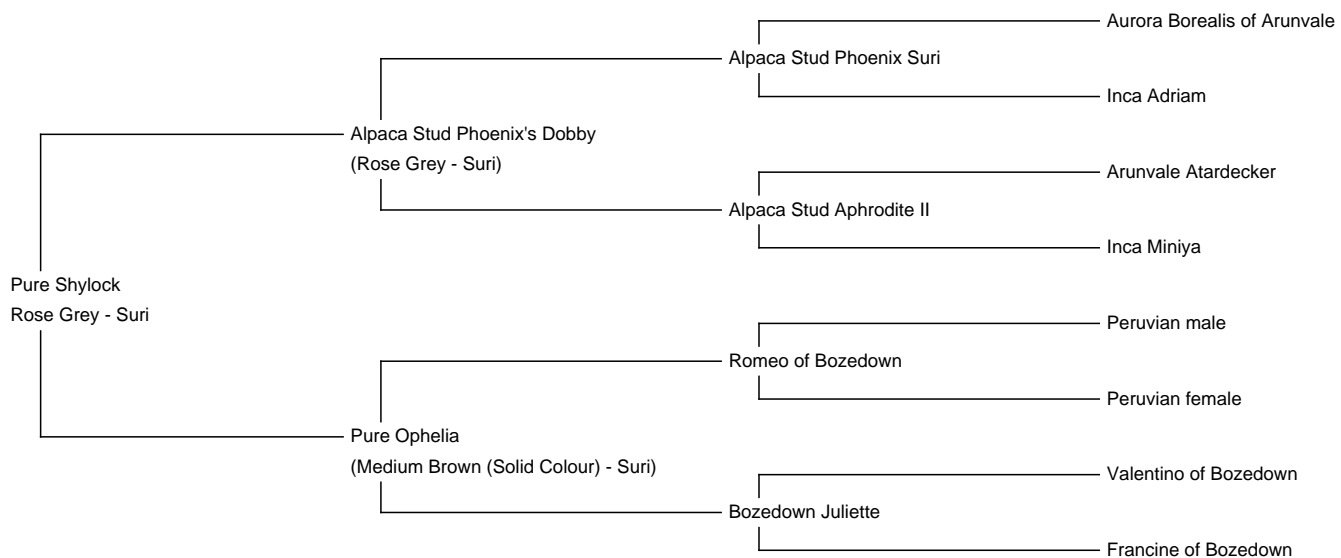

Pure Shylock

Service Fee (On Farm): £700.00 (excl VAT)

Service Fee (Drive By): £550.00 (excl VAT)

Service Fee (Mobile Mate): £600.00 (excl VAT)

Sire: Alpaca Stud Phoenix's Dobby

Dam: Pure Ophelia

Breed Type: Suri

Colour: Rose Grey

Registered With: British Alpaca Society

Date of Birth: 27th June 2014

Description:

Pure Shylock is a stunning Rose Grey supreme champion and multiple championship winner producing a dense high yielding fleece with a lovely handle. Shylock has Peruvian genetics from Alpaca Stud and Bozedown bloodlines. We are delighted to co-own Shylock with Park Side Suri.

Champion Suri Grey Fleece 2019 Northern Fleece Show

Champion Suri Grey Fleece 2020 HoE Autumn Fleece Show

Reserve Champion Suri Grey Fleece 2020 Champion of Champions National Fleece Show

Alpaca Photo 1