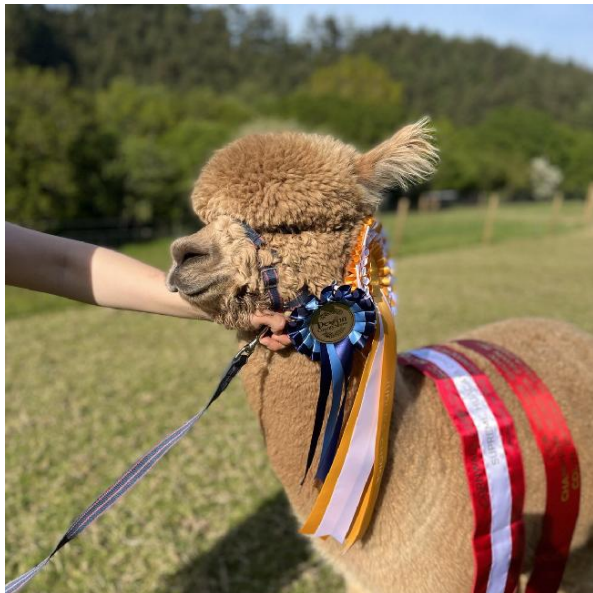

Popham Archer

Service Fee (Drive By): £550.00

Service Fee (Mobile Mate): £750.00

Sire: Popham Havengore

Dam: Compass Yvette of Popham

Breed Type: Huacaya

Colour: Medium Fawn (Solid Colour)

Registered With: BAS

Fibre Testing Authority: European Wool Testing Authority

Description:

This stunning son of Popham Havengore is a full brother to Popham Churchill. Standing on a very sturdy compact frame he exhibits a very fine fleece with great uniformity in micron across the blanket and beyond. Uniform in colour and very dense. We are looking forward to his first progeny in 2023.

Prizes Won:

Fawn Male Champion and Supreme Champion CCA Show 2022

Alpaca Photo 1

Alpaca Photo 2

Alpaca Photo 3