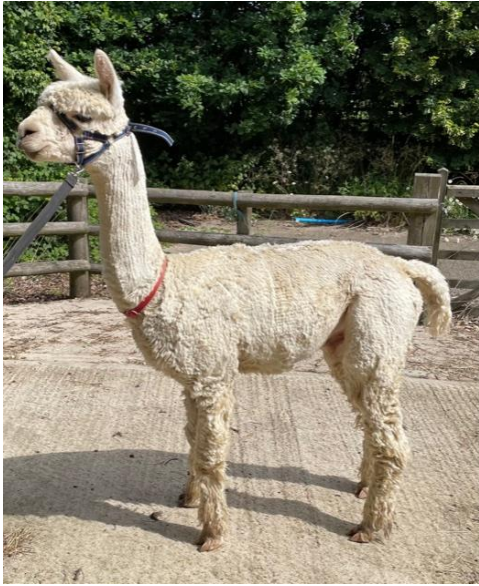

## CS ALPACAS WHITE WALKER

**Service Fee (On Farm):** £800.00

**Sire:** Pucara PureSuri Tikanui's Ice King

**Dam:** CS Alpacas Whisper

**Breed Type:** Suri

**Colour:** White (Solid Colour)

**Registered With:** BAS REGISTRATION NUMBER: UKBAS35167

**Date of Birth:** 4th June 2018

Diameter (Micron) of first fleece sample: 17.10µ

**Fleece:** (4th)

22.20µ SD 4.00µ CV 24.70% SF 22.34µ

*(taken on 29th April 2022 at 3 Years and 10 Months of age)*

**Fibre Testing Authority:** Art of Fibre

### Description:

White Walker is an excellently conformed alpaca, with excellent substance of bone and body capacity. White Walker's fleece is extremely highly organised, layering, fine and, extremely important, lustrous.

### Prizes Won:

2019 Suri Supreme Champion HoEAG Fiesta

2020 1st Intermediate - Northern Fleece Show

2020 Judges Choice - HoEAG Fleece Show

White Walker

White Walker Supreme Champion HoEAG Fiesta 2019