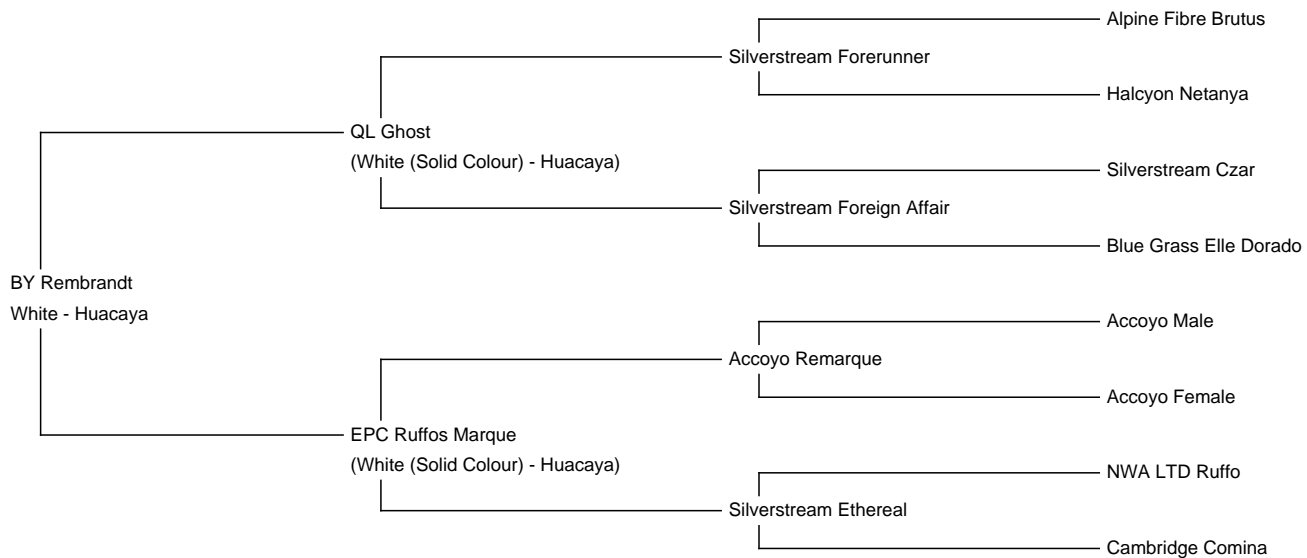

Sire: QL Ghost

Dam: EPC Ruffos Marque

Breed Type: Huacaya

Colour: White

Registered With: AAEV

Blood Lineage: Ruffo, Hemmingway

Date of Birth: 24th June 2018

Diameter (Micron) of first fleece sample: 16.50µ