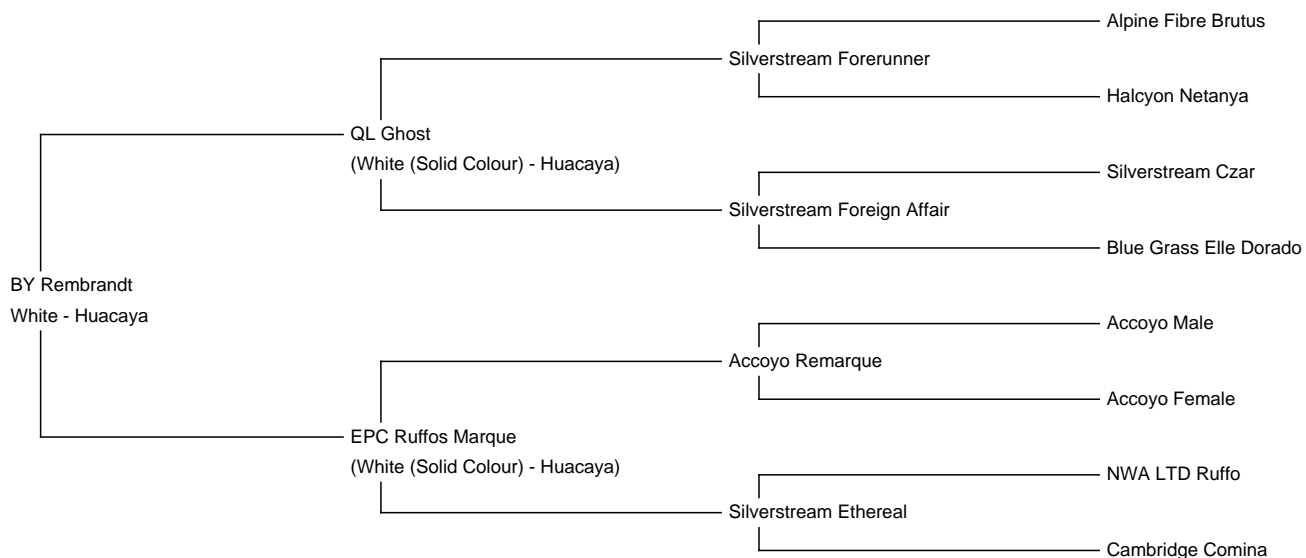

**Sire: QL Ghost**

**Dam: EPC Ruffos Marque**

**Breed Type: Huacaya**

**Colour: White**

**Registered With: AAEV**

**Blood Lineage: Ruffo, Hemmingway**

**Date of Birth: 24th June 2018**

Diameter (Micron) of first fleece sample: 16.50µ