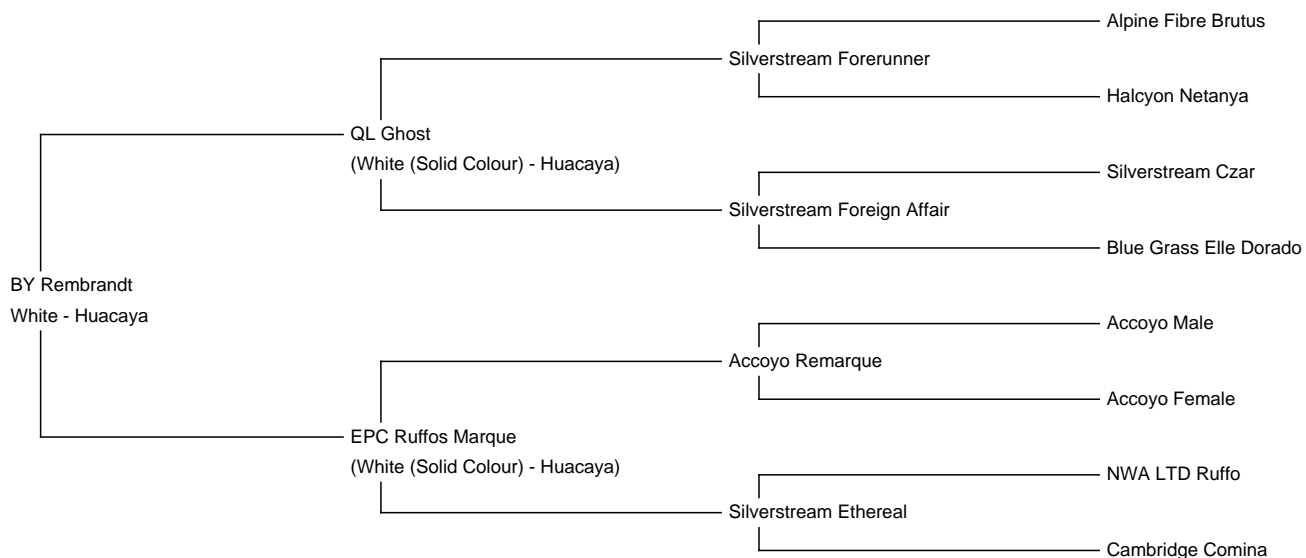

Sire: QL Ghost

Dam: EPC Ruffos Marque

Breed Type: Huacaya

Colour: White

Registered With: AAEV

Blood Lineage: Ruffo, Hemmingway

Date of Birth: 24th June 2018

Diameter (Micron) of first fleece sample: 16.50µ