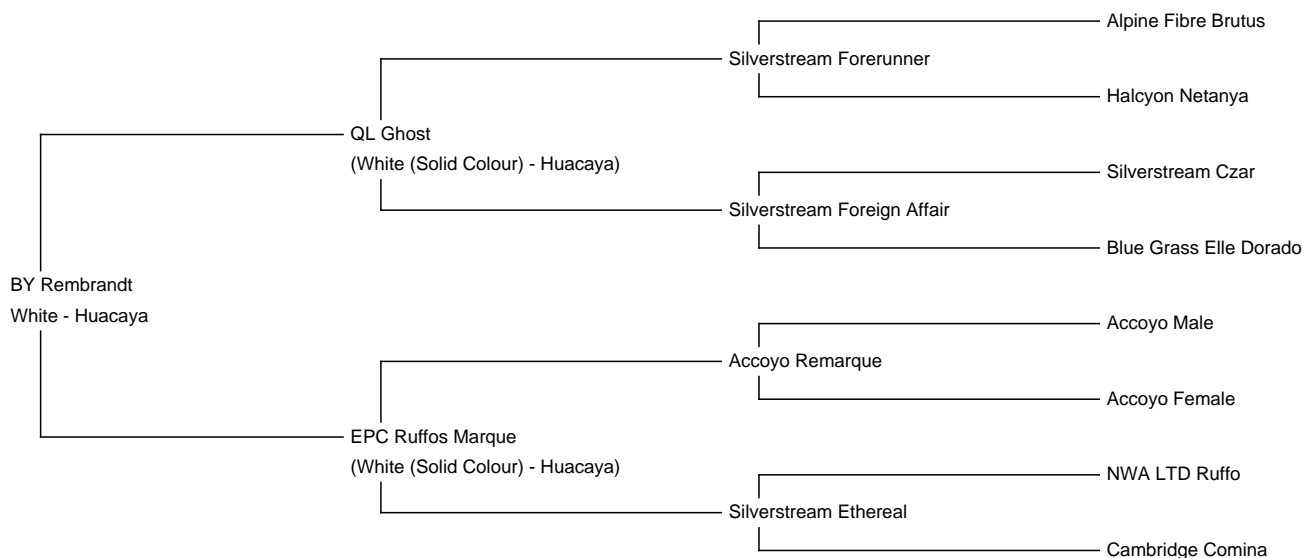

Sire: QL Ghost

Dam: EPC Ruffos Marque

Breed Type: Huacaya

Colour: White

Registered With: AAEV

Blood Lineage: Ruffo, Hemmingway

Date of Birth: 24th June 2018

Diameter (Micron) of first fleece sample: 16.50µ