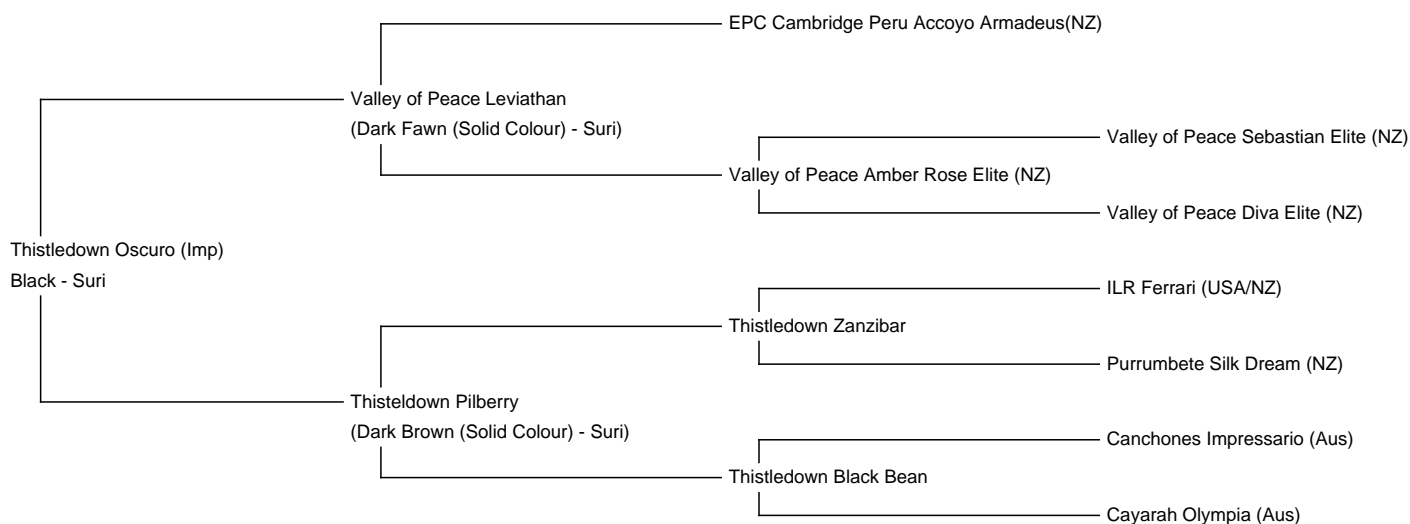

## Thistledown Oscuro (Imp)

**Service Fee (Drive By):** £600.00

**Service Fee (Mobile Mate):** £750.00

**Sire:** Valley of Peace Leviathan

**Dam:** Thisteldown Pilberry

**Breed Type:** Suri

**Colour:** Black

**Registered With:** British Alpaca Society

UKBAS39318

**Blood Lineage:** Thistledown, Valley of Peace

**Date of Birth:** 23rd February 2014

**Fleece:** (4th)

22.10µ SD 4.50µ

### Description:

Imported from New Zealand in 2021, Thistledown Oscuro is a stunning blue black male with an exceptionally solid frame and a broad chest. His most standout trait is his exquisite broad, wedge shaped head, a trait he is stamping on his progeny.

Oscuro comes from two of Thistledown's best producing Sire lines, Thistledown Zanzibar through his Dam, and Valley of

Peace Leviathan through his Sire.

He has a wonderful easy temperament and has received a ribbon at every show he has attended. Before leaving NZ he won Champion Senior male at the AANZ National in 2017 and was put forward for the Supreme line up.