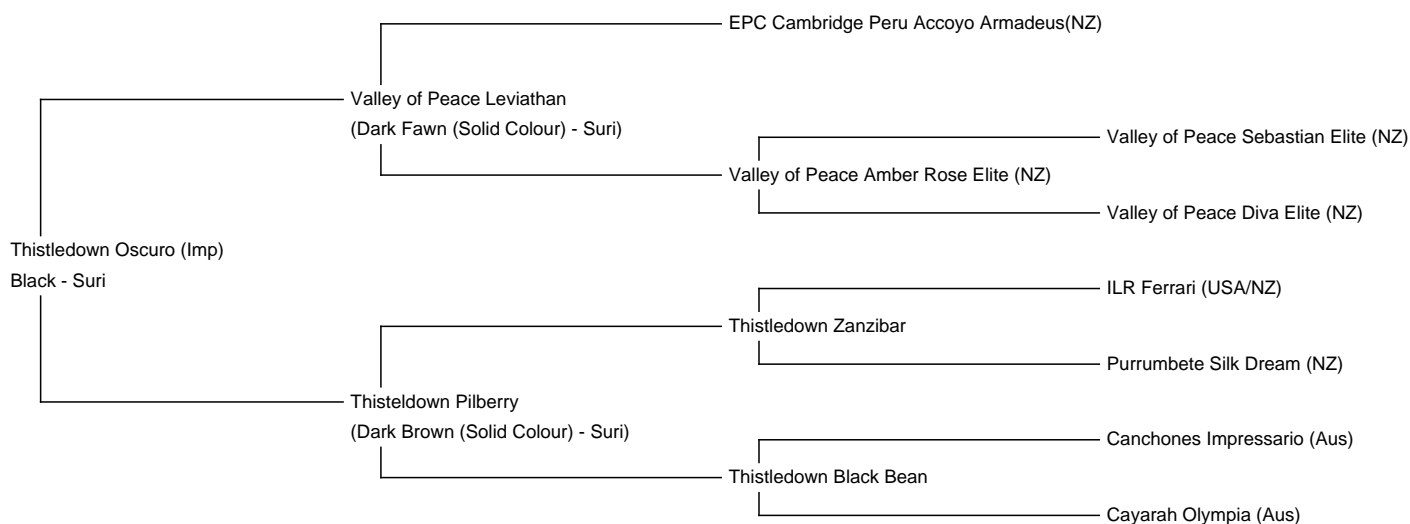

Thistledown Oscuro (Imp)

Service Fee (Drive By): £600.00

Service Fee (Mobile Mate): £750.00

Sire: Valley of Peace Leviathan

Dam: Thisteldown Pilberry

Breed Type: Suri

Colour: Black

Registered With: British Alpaca Society

UKBAS39318

Blood Lineage: Thistledown, Valley of Peace

Date of Birth: 23rd February 2014

Fleece: (4th)

22.10µ SD 4.50µ

Description:

Imported from New Zealand in 2021, Thistledown Oscuro is a stunning blue black male with an exceptionally solid frame and a broad chest. His most standout trait is his exquisite broad, wedge shaped head, a trait he is stamping on his progeny.

Oscuro is Grandsire to 50+ championship awards in the UK over the last couple of years, but proved himself as the outstanding black stud he truly is when his son Winsaula Trendsetter won BAS National Fawn champion at the National Show. Competing in a fawn class with the very best of white and light breeding, it is pretty spectacular for black breeding to win!

Oscuro comes from two of Thistledown's best producing Sire lines, Thistledown Zanzibar through his Dam, and Valley of

Peace Leviathan through his Sire.

He has a wonderful easy temperament and has received a ribbon at every show he has attended. Before leaving NZ he won Champion Senior male at the AANZ National in 2017 and was put forward for the Supreme line up.