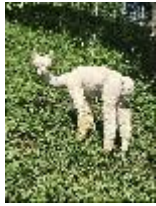

Sire: Stoneleigh Icon

Dam: alpl Jade-Josephine

Breed Type: Huacaya

Colour: White (Solid Colour)

Registered With: AAeV 43395

Blood Lineage: Jollimont Warrior/EP Cambridge

Date of Birth: 26th August 2019

Diameter (Micron) of first fleece sample: 16.80µ