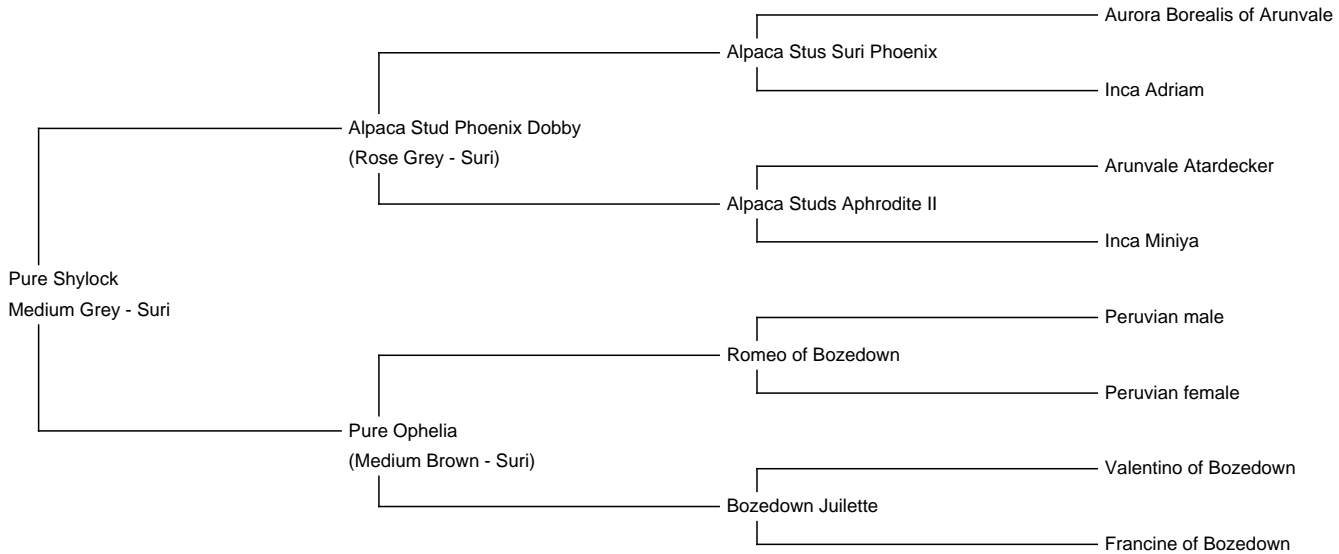

Pure Shylock

Service Fee (Drive By): £500.00 (excl VAT)

Service Fee (Mobile Mate): £600.00 (excl VAT)

Sire: Alpaca Stud Phoenix Dobby

Dam: Pure Ophelia

Breed Type: Suri

Colour: Medium Grey

Registered With: Registered with the British Alpaca society

Date of Birth: 27th June 2014

Description:

Shylock's show winnings speak for them selves. This is a champion Grey Suri alpaca who's fleece oozes lustre and the qualities needed to be awarded championships.

2019/12 Northern Fleece Show Suri Grey Fleece 48-72 Months 1st

2019/12 Northern Fleece Show Champion Suri Grey Fleece C

2020/03 National Fleece Championship Grey Suri Fleece - Championship R

2020/10 Hoe Autumn Fleece Show Suri Grey Fleece 48-72 Months 1st

2020/10 Hoe Autumn Fleece Show Champion Suri Grey Fleece C