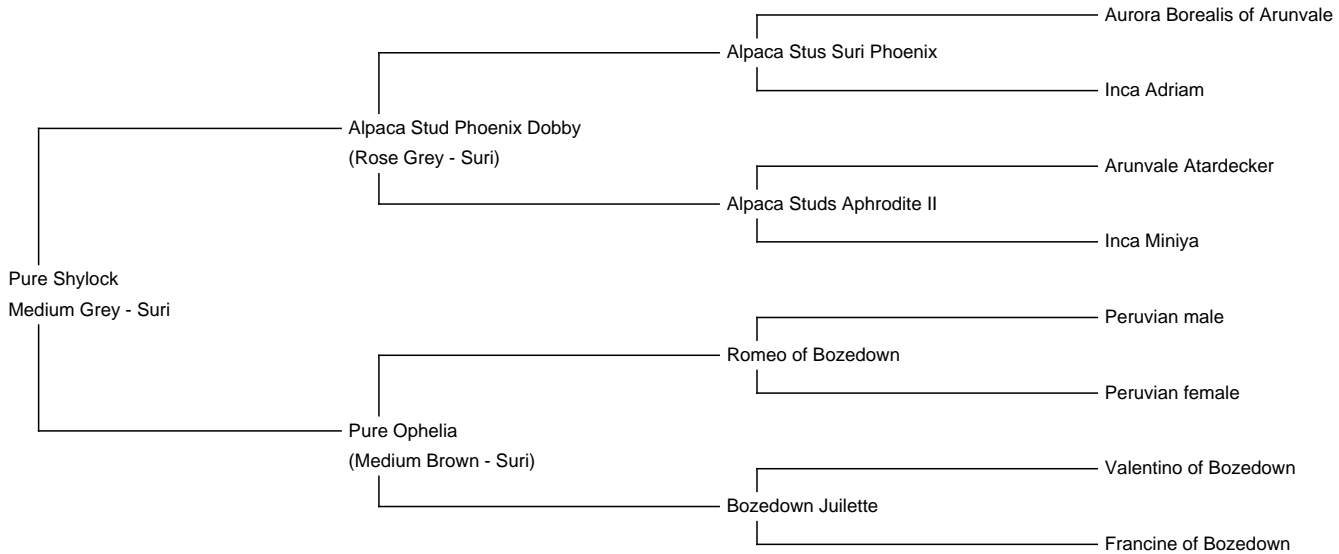

# Pure Shylock

**Service Fee (Drive By):** £500.00 (excl VAT)

**Service Fee (Mobile Mate):** £600.00 (excl VAT)

**Sire:** Alpaca Stud Phoenix Dobby

**Dam:** Pure Ophelia

**Breed Type:** Suri

**Colour:** Medium Grey

## Description:

Shylock's show winnings speak for them selves. This is a champion Grey Suri alpaca who's fleece oozes lustre and the qualities needed to be awarded championships.

We purchased Shylock in conjunctions with Parkside Suri as he also offers different genetics to the majority often seen in Suri Stud males . We are awaiting fleece stats for this male and for more information please give us a call

2019/12 Northern Fleece Show Suri Grey Fleece 48-72 Months 1st

2019/12 Northern Fleece Show Champion Suri Grey Fleece C

2020/03 National Fleece Championship Grey Suri Fleece - Championship R

2020/10 Hoe Autumn Fleece Show Suri Grey Fleece 48-72 Months 1st

2020/10 Hoe Autumn Fleece Show Champion Suri Grey Fleece C