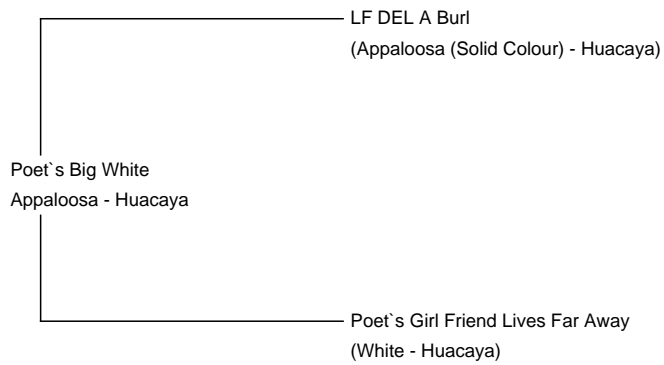

Poet`s Big White

Service Fee (On Farm): €800.00 Sales tax is included in this price.

Sire: LF DEL A Burl

Dam: Poet`s Girl Friend Lives Far Away

Breed Type: Huacaya

Colour: Appaloosa

Blood Lineage: LF DEL A Burl

Date of Birth: 2nd June 2016

Description:

toller Hengst mit Appigenetik - sein Vater spricht für sich

Alpaca Photo 1

Alpaca Photo 2

Alpaca Photo 3