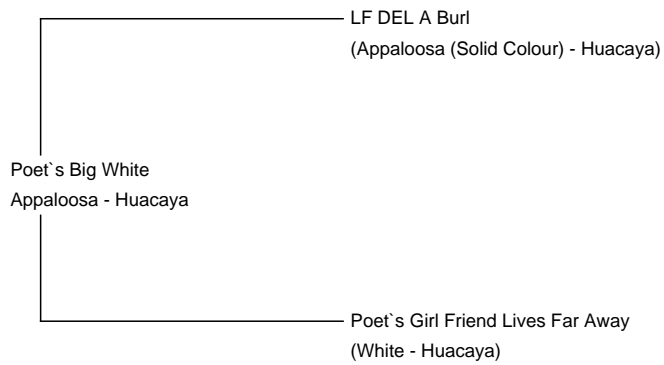

Poet`s Big White

Service Fee (On Farm): €800.00 Sales tax is included in this price.

Sire: LF DEL A Burl

Dam: Poet`s Girl Friend Lives Far Away

Breed Type: Huacaya

Colour: Appaloosa

Blood Lineage: LF DEL A Burl

Date of Birth: 2nd June 2016

Description:

toller Hengst mit Appigenetik - sein Vater spricht für sich

Alpaca Photo 1

Alpaca Photo 2

EarTag : Big White
Micron : 19.3 mic
SD : 3.8 mic
CVD : 19.4 %
CEM : 7.4 mic
<15 : 6.9 %
CF : 98.8 %
SF : 18.6 mic
CRV : 37.8 Dg/mm
SDC : 27.6 Dg/mm

Staple Len : 110.0 mm
Min Mic : 17.4 mic
Max Mic : 21.5 mic
SDAlong : 1.20 mic