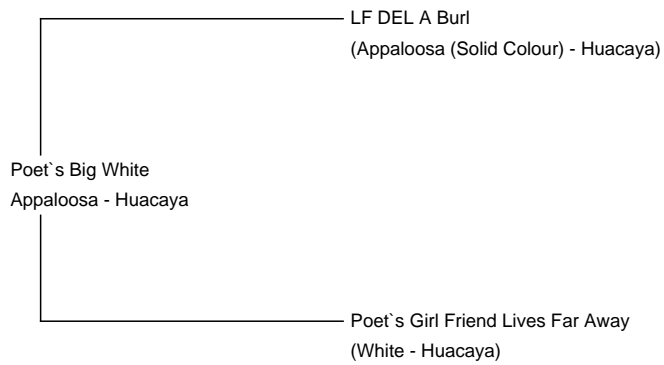

Poet`s Big White

Service Fee (On Farm): €800.00 Sales tax is included in this price.

Sire: LF DEL A Burl

Dam: Poet`s Girl Friend Lives Far Away

Breed Type: Huacaya

Colour: Appaloosa

Blood Lineage: LF DEL A Burl

Date of Birth: 2nd June 2016

Description:

toller Hengst mit Appigenetik - sein Vater spricht für sich

Alpaca Photo 1

Alpaca Photo 2

Alpaca Photo 3

EarTag : Big White
Micron : 19.3 mic
SD : 3.8 mic
CVD : 19.4 %
CEM : 7.4 mic
<15 : 6.9 %
CF : 98.8 %
SF : 18.6 mic
CRV : 37.8 Dg/mm
SDC : 27.6 Dg/mm

Staple Len : 110.0 mm
Min Mic : 17.4 mic
Max Mic : 21.5 mic
SDAlong : 1.20 mic