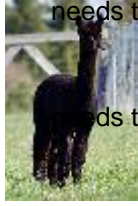

needs to be added.

Service Fee (Mobile Mate): €1,000.00 This price is NOT inclusive of sales tax which

needs to be added.

Sire: Softfoot Geronimo ET

Dam: Canchones Quality

Breed Type: Huacaya

Colour: Black (Solid Colour)