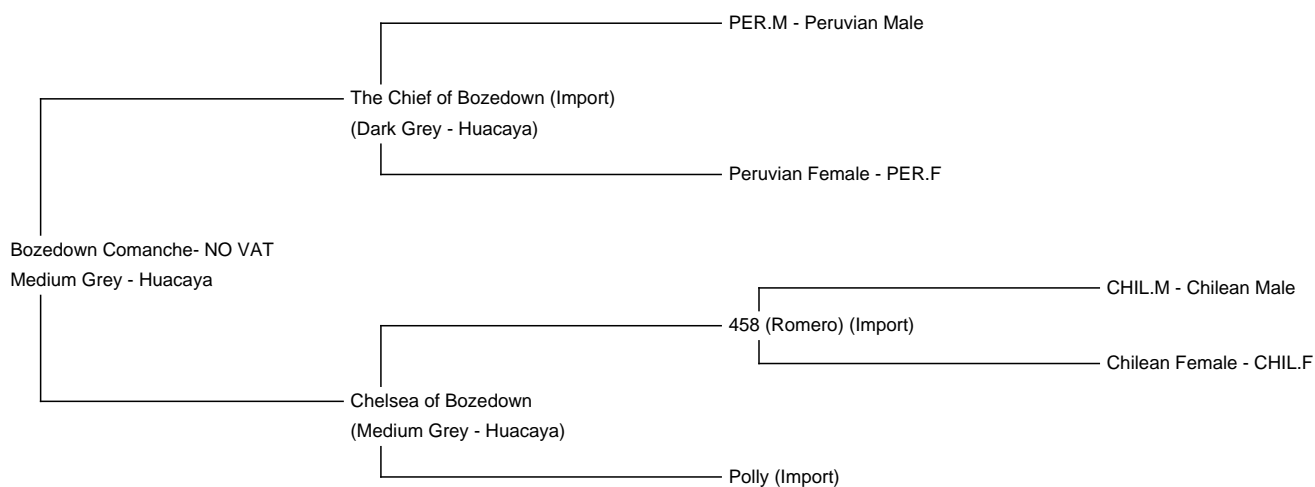

Bozedown Comanche- NO VAT

Service Fee (Drive By): £350.00

Service Fee (Mobile Mate): £400.00

Sire: The Chief of Bozedown (Import)

Dam: Chelsea of Bozedown

Breed Type: Huacaya

Colour: Medium Grey

Registered With: Bozedown Comanche - UKBAS08439

Blood Lineage: Peruvian/Chilean- BOZEDOWN

Date of Birth: 5th July 2007

Description:

NO VAT ON STUD FEE!

Sired by the famous Chief of Bozedown who needs no introduction, Bozedown Comanche is a Futurity winning Champion- a stunning looking mid grey, bred from grey parents, his dam being Chelsea of Bozedown.