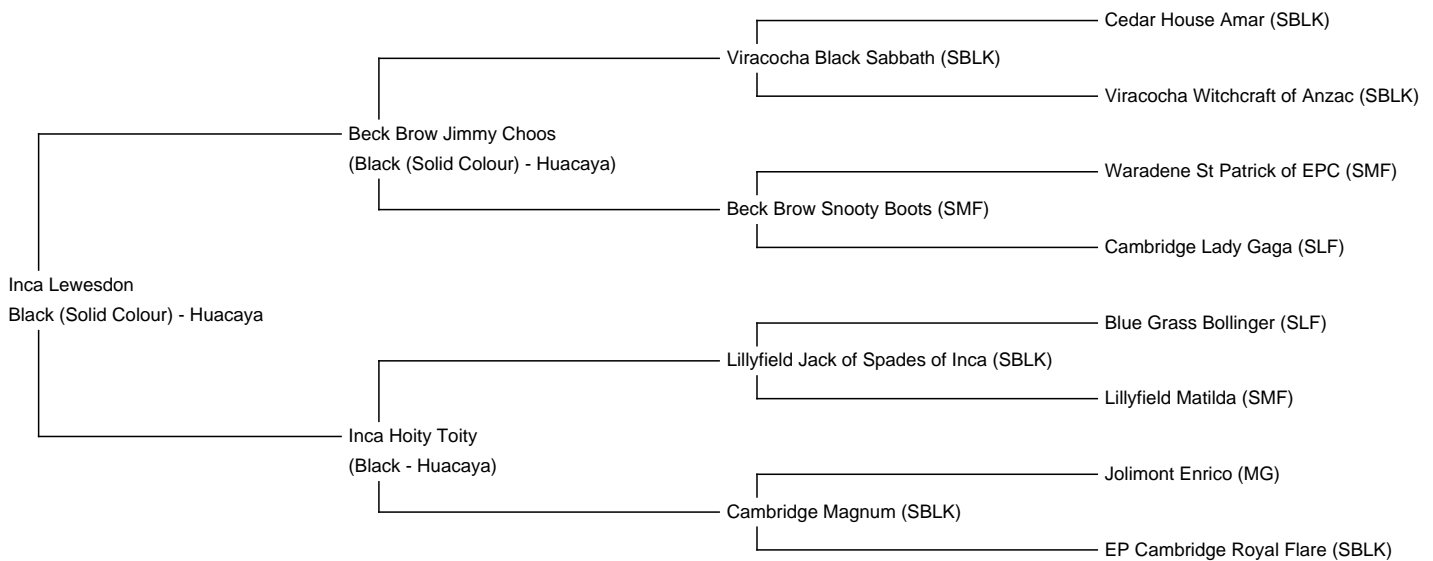

Inca Lewesdon

Service Fee (Drive By): £450.00 (excl VAT)

Service Fee (Mobile Mate): £750.00 (excl VAT)

Sire: Beck Brow Jimmy Choos

Dam: Inca Hoity Toity

Breed Type: Huacaya

Colour: Black (Solid Colour)

Registered With: British Alpaca Society - UKBAS37455

Blood Lineage: UK Bloodlines

Date of Birth: 17th August 2017

Fleece: (5th)

24.70µ SD 5.10µ CV 20.80% % Over 30 Microns(µ) 12.10% SF 24.00µ Yield 4.82 Kg/Year Staple Length 95 mm

(taken on 15th May 2022 at 4 Years and 9 Months of age)

Fibre Testing Authority: Art of Fibre

Description:

Inca Lewesdon has been a quietly kept secret here at Inca and now is the time to bring him forward as he takes a major role in our breeding programme. Bred from 2019 BAS National Show Champion, Beck brow Jimmy Choos and from Inca Hoity Toity who herself is a champion and from a highly decorated line that has produced alpacas such as Inca Gratitude, Inca Jealousy and Inca Hallmark.

This male has been selected to be used as a sire as he brings another dimension to the Jimmy Choos line. He is very robust and has great substance of bone and strength. His fleece is extremely dense, long stapled, which his dam's line is famous for, and the fibres are uniform in colour and micron. With the additional black genetics originating from his dam, Inca Lewesdon gives us a valuable option where colour needs to be brought to the fore whilst still adding high quality and productivity.