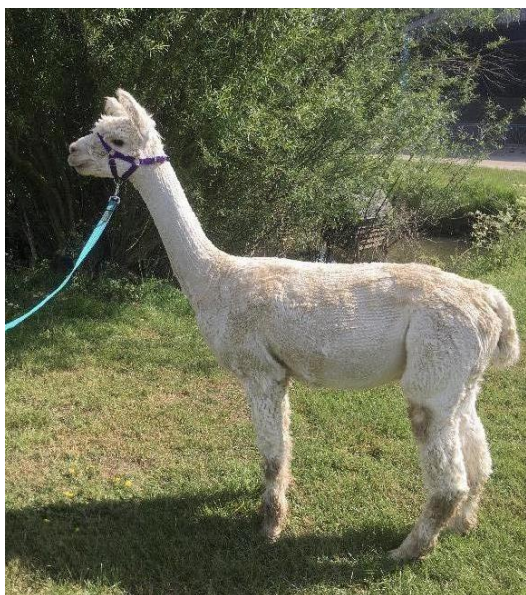

Description:

TULLY is an amazing stud male, with excellent substance of bone, chest capacity and has a commanding presence. His fleece shows both excellent lustre and layering and has excellent regrowth. Tully is a very courteous and polite alpaca and very good with the ladies. His progeny have gone on to be awarded Champions with 2 becoming Supreme Champions at the HoEAG Fiesta: CS Alpacas Magic Mike and Backyard Parrissi

Pucara Tully