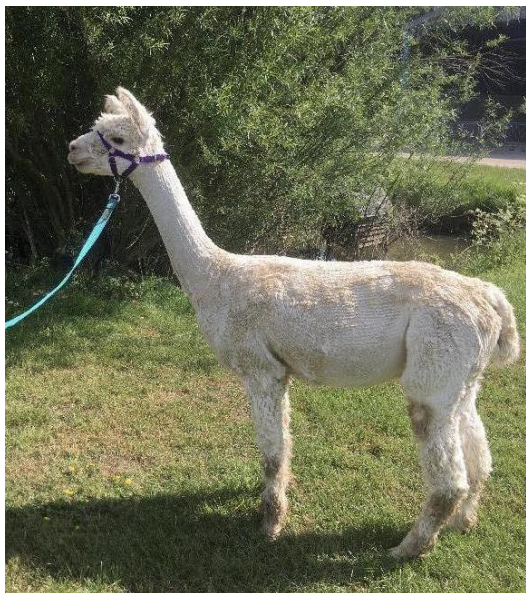

Description:

TULLY is an amazing stud male, with excellent substance of bone, chest capacity and has a commanding presence. His fleece shows both excellent lustre and layering and has excellent regrowth. Tully is a very courteous and polite alpaca and very good with the ladies. His progeny have gone on to be awarded Champions with 2 becoming Supreme Champions at the HoEAG Fiesta: CS Alpacas Magic Mike and Backyard Parrissi

Pucara Tully