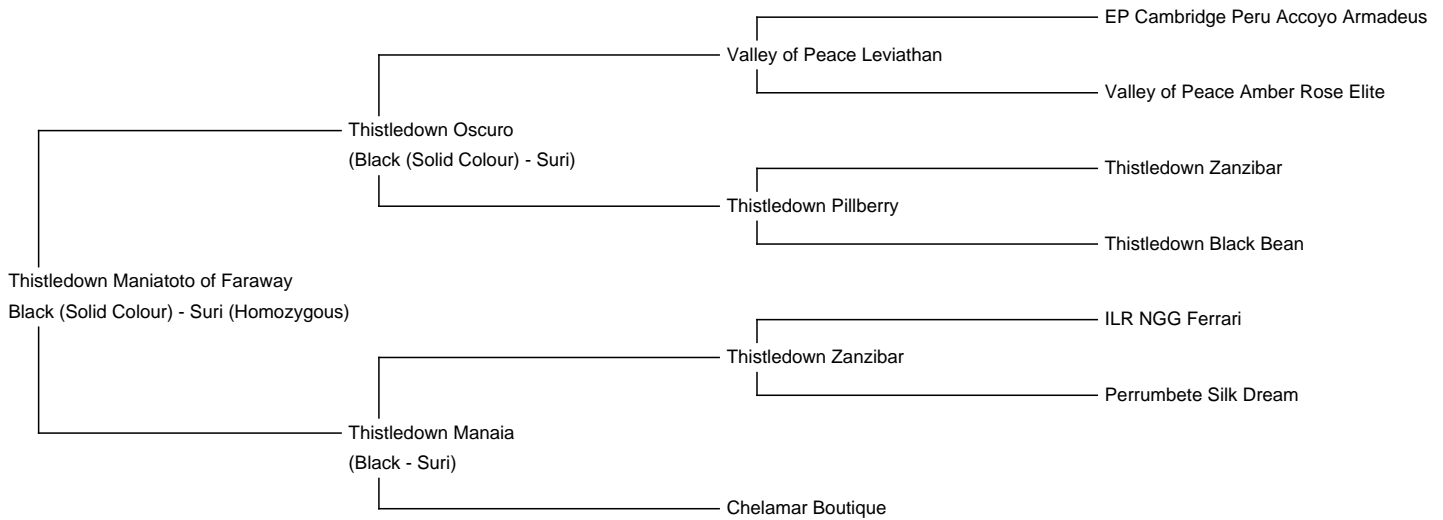

## Thistledown Maniatoto of Faraway

**Service Fee (Drive By):** £850.00 (excl VAT)

**Service Fee (Mobile Mate):** £900.00 (excl VAT)

**Sire:** Thistledown Oscuro

**Dam:** Thistledown Manaia

**Breed Type:** Suri (Homozygous)

**Colour:** Black (Solid Colour)

**Registered With:** BAS

AAA

**Blood Lineage:** NZ/USA/Accoyo

**Date of Birth:** 21st February 2017

### Description:

Thistledown Maniatoto has the most exquisite handling fleece with high lustre, fine uniform micron and good density. Maniatoto was shown in New Zealand as a junior and intermediate to high acclaim. His second fleece showed excellent follicular alignment and lovely lustre. He feels superb!

He has extremely good genetics on both his dam and sire lines. Both parents are BLACK.

His dam Thistledown Manaia is one of Thistledown's top performing dams, producing a number of stud males.

His sire Thistledown Oscuro of Faraway is a multi-winning Champion who has retained his fineness as a working male.