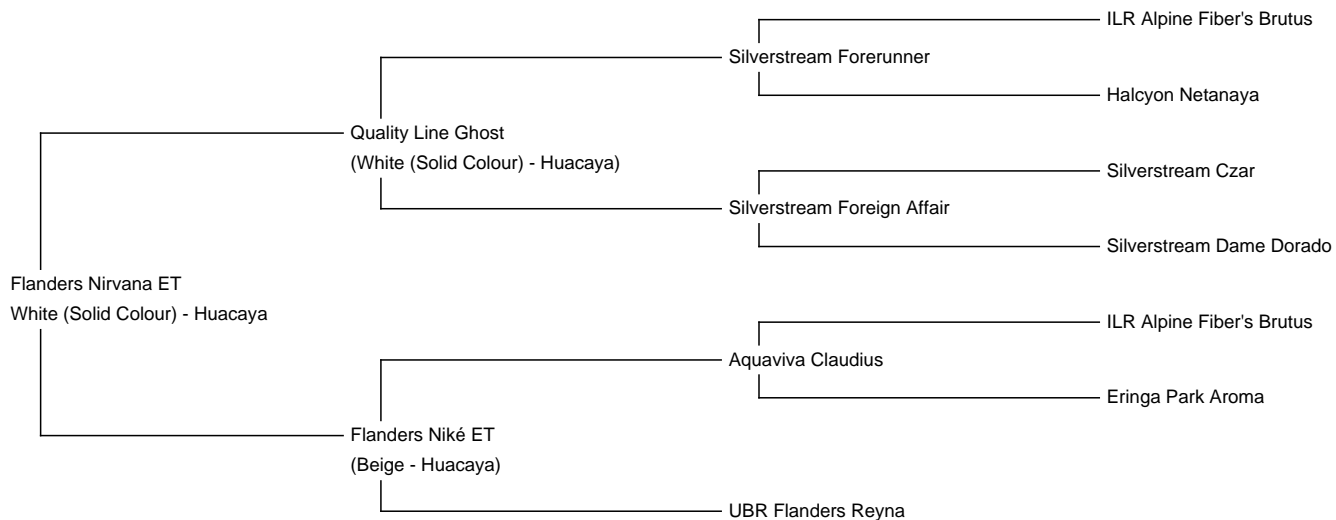

Flanders Nirvana ET

Service Fee (On Farm): €1,000.00 This price is NOT inclusive of sales tax which

needs to be added.

be added.

Service Fee (Drive By): €900.00 This price is NOT inclusive of sales tax which needs to

Service Fee (Mobile Mate): €1,000.00 This price is NOT inclusive of sales tax which

needs to be added.

Sire: Quality Line Ghost

Dam: Flanders Niké ET

Breed Type: Huacaya

Colour: White (Solid Colour)

Registered With: Lareu AREU-023110

Blood Lineage: Peruvian Hemingway

Date of Birth: 1st June 2017

Diameter (Micron) of first fleece sample: 18.20µ

Fleece: (2nd)

16.80µ SD 3.70µ CV 21.90% % Over 30 Microns(µ) 0.00% SF 16.50µ Curvature 45.70 deg/mm Yield 105.00 Kg/Year

(taken on 1st May 2019 at 1 Year and 11 Months of age)

Fibre Testing Authority: Australian Alpaca Fibre Testing

Description:

Nirvana ist ein sehr temperamentvoller Hengst, der schon mit 1,5 Jahren erfolgreich mit dem Decken begonnen hat. Vollgepackt mit einer Spitzengenetik, einem perfekten Körperbau und einem vielversprechenden Vlies steht er ab diesem Jahr auch für Fremddeckungen zur Verfügung.

Prizes Won:

1. Platz Alpaka-Schau Ilshofen 2018

1. Platz Alpaka-Show Bayreuth 2019