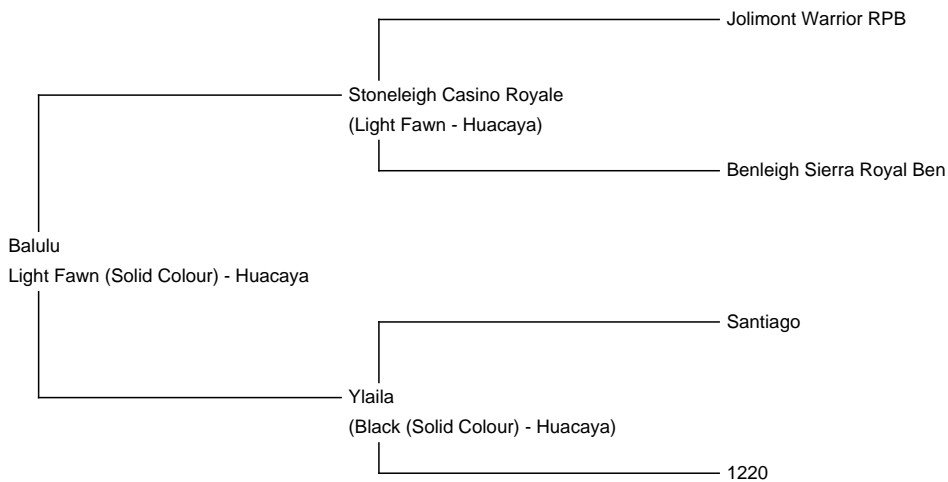

**Sire:** Stoneleigh Casino Royale

**Dam:** Ylaila

**Breed Type:** Huacaya

**Colour:** Light Fawn (Solid Colour)

**Registered With:** AREU-022529

**Date of Birth:** 30th June 2017

### Fleece:

18.70µ SD 3.90µ CV 21.00% % Over 30 Microns(µ) 0.70%

*(taken on 20th June 2019 at 2 Years of age)*

Geeignet auch für Graue Stuten.