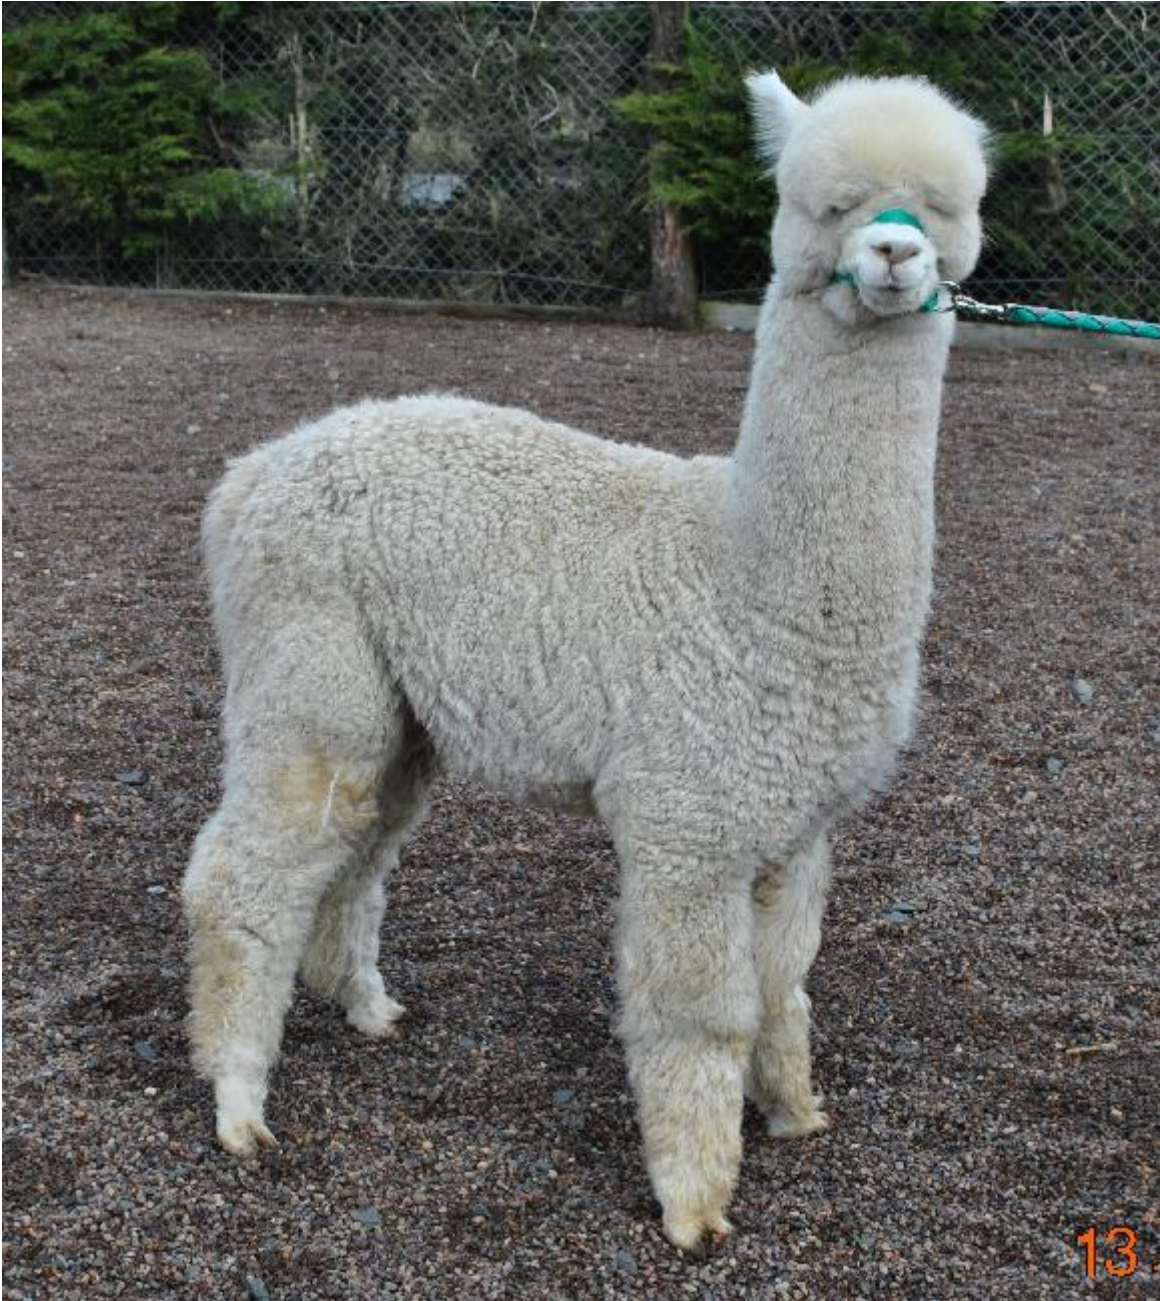

Ashwood Lanson

Service Fee (Drive By): £600.00 (excl VAT)

Sire: Gilt Edge Tor De Force Of Ashwood

Dam: Ashwood Havanna

Breed Type: Huacaya

Colour: White (Solid Colour)

Registered With: British Alpaca Society - UKBAS31496

Lanson is the son of Gilt Edge Tour de Force of Ashwood who continues to produce champions from this elite bloodline.

Lanson now standing at stud in Northumberland is available to potentially strengthen many Northern herds with his award winning genetics.

Prizes Won:

2018

National Halter Show - Jun male white - 1st

Spring Alpaca Fiesta H O Eng - Jun male white - 1st
North somerset Show - Jun male white - 1st
Swag The Royal Bath & West - Jun male white - 1st
Three Counties Halter Show - Jun male white - 1st
Three Counties Halter Show - Champion white male - R
Ellingham & Ringwood Short Fleece - Int white male - 2nd
Westmorland County Halter Show - Int white male - 1st
Westmorland County Halter Show - Champion white male - C
Westmorland County Halter Show - Supreme Champion - C
South West Group Fleece Show - White fleece 6-12 months - 3rd
Midlands Champion -west shires - Int white male - 1st
Midlands Champion -west shires - Champion white male - C
Midlands Champion -west shires - Supreme Champion - C
2019
National Halter Show - Int white male - 2nd
Spring Alpaca Fiesta H O Eng - Int white male - 1st
Spring Alpaca Fiesta H O Eng - Champion white male - C
North Somerset Show - Int white male - 2nd
North Somerset Show - Champion white male - R

Rivenherd Gatsby - Lanson cria

Ashwood Lanson - Fleece