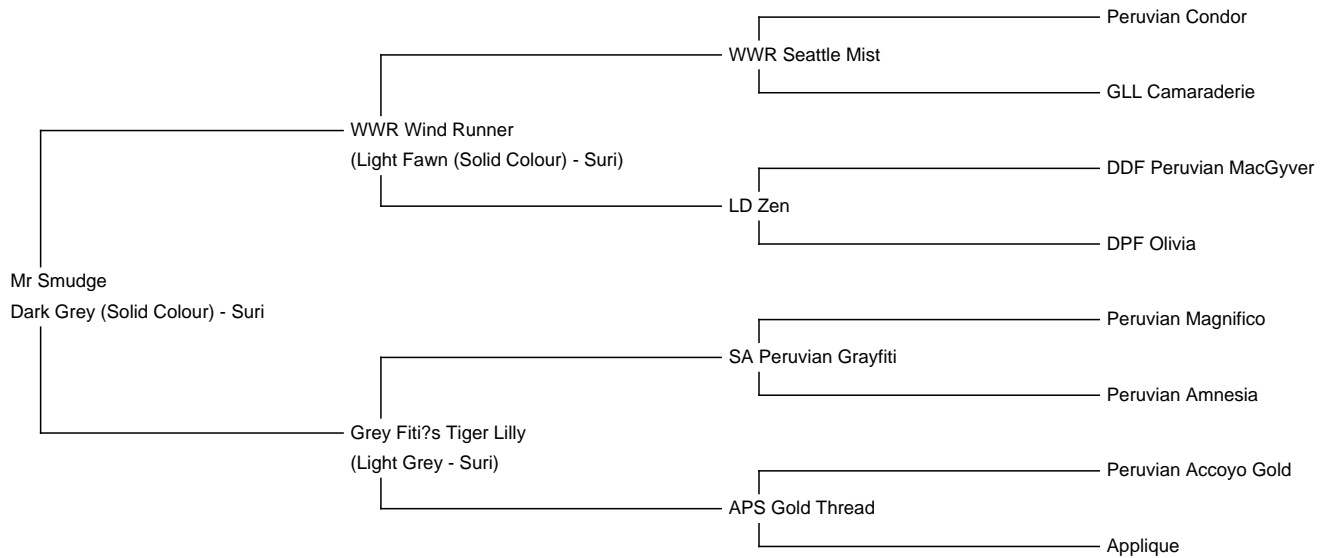

Mr Smudge

Service Fee (On Farm): \$1,000.00

Sire: WWR Wind Runner

Dam: Grey Fiti?s Tiger Lilly

Breed Type: Suri

Colour: Dark Grey (Solid Colour)

Date of Birth: 29th July 2012

Description: