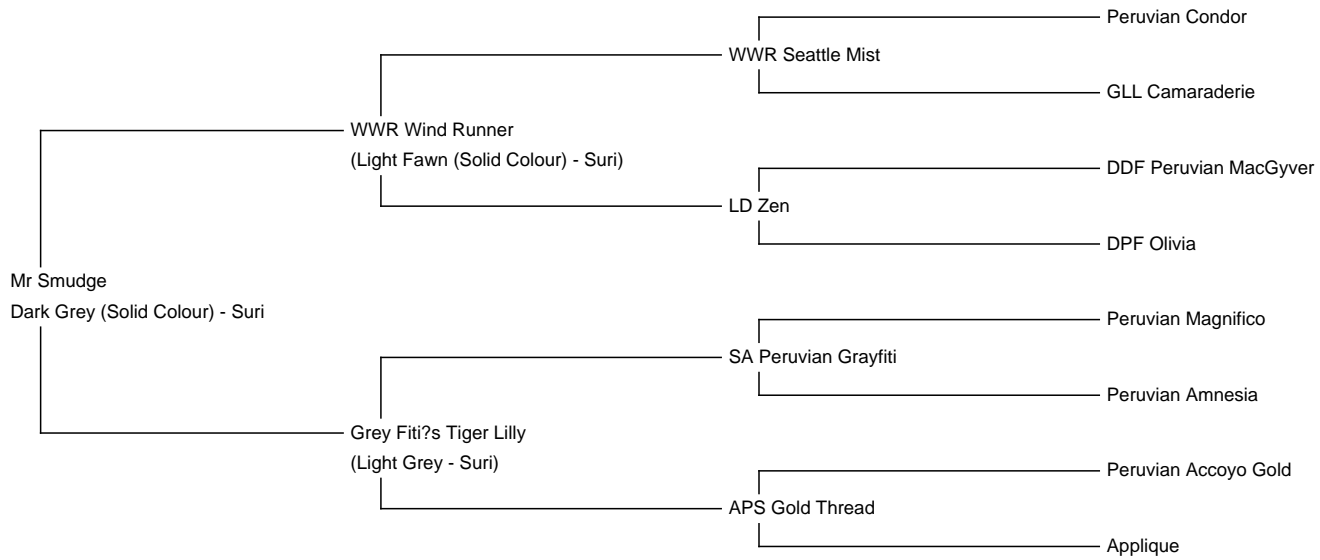

# Mr Smudge

**Service Fee (On Farm):** \$1,000.00

**Sire:** WWR Wind Runner

**Dam:** Grey Fiti?s Tiger Lilly

**Breed Type:** Suri

**Colour:** Dark Grey (Solid Colour)

**Date of Birth:** 29th July 2012

## Description:

He is a proud father. He is the definite the boss of the barn. He has been fathering some of our best Cria.