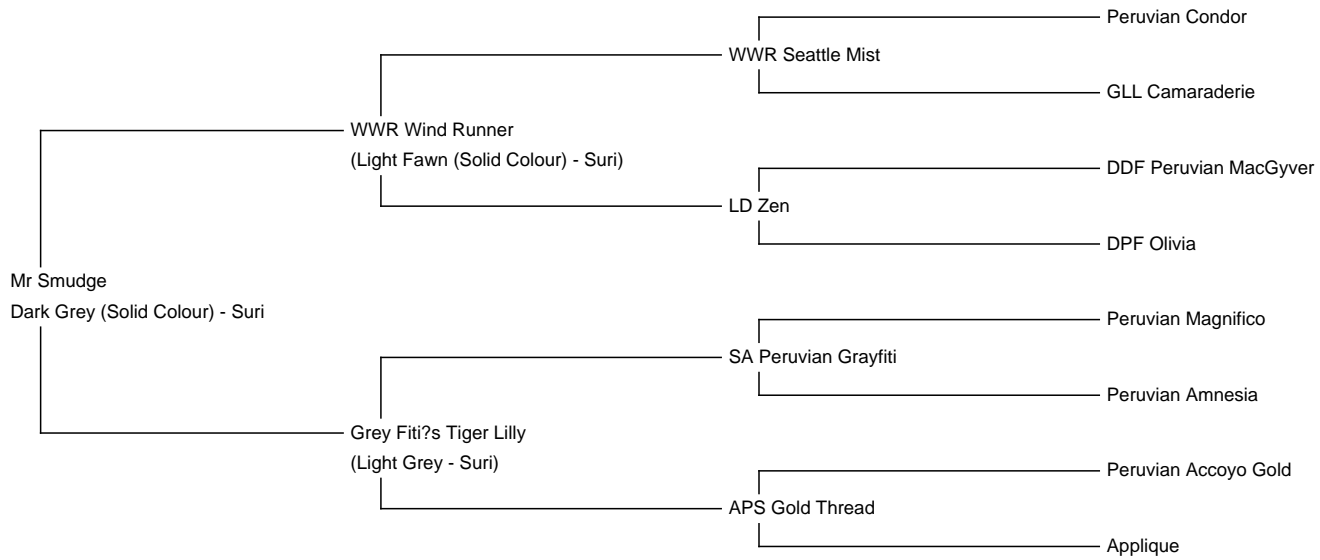

Mr Smudge

Service Fee (On Farm): \$1,000.00

Sire: WWR Wind Runner

Dam: Grey Fiti?s Tiger Lilly

Breed Type: Suri

Colour: Dark Grey (Solid Colour)

Date of Birth: 29th July 2012

Description: