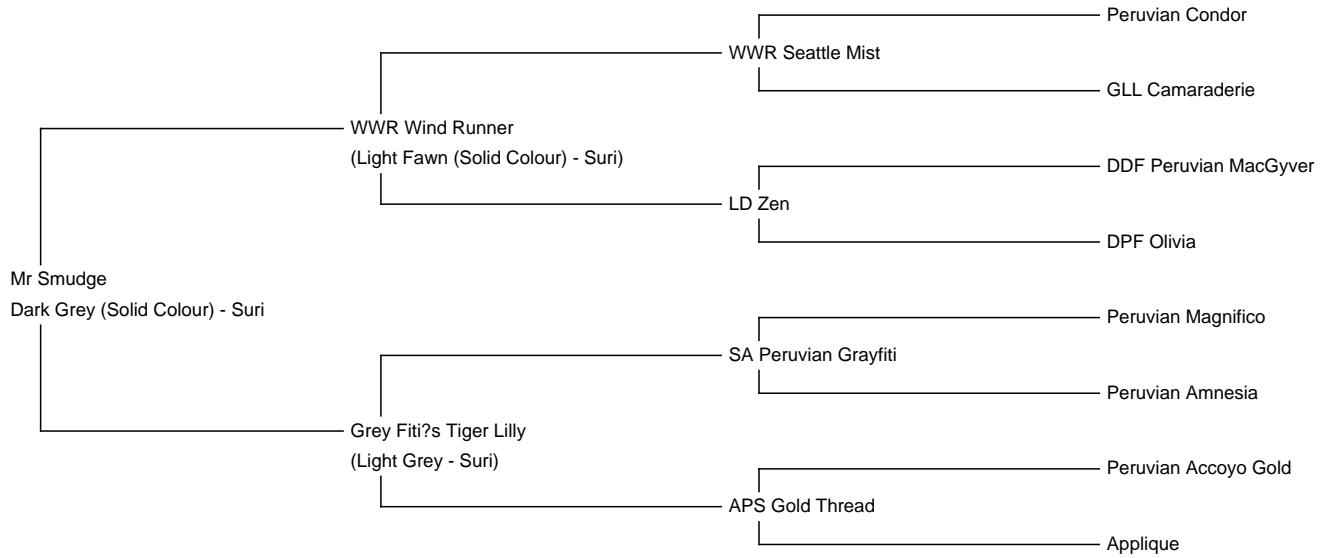

Mr Smudge

Service Fee (On Farm): \$1,000.00

Sire: WWR Wind Runner

Dam: Grey Fiti?s Tiger Lilly

Breed Type: Suri

Colour: Dark Grey (Solid Colour)

Date of Birth: 29th July 2012

Description: