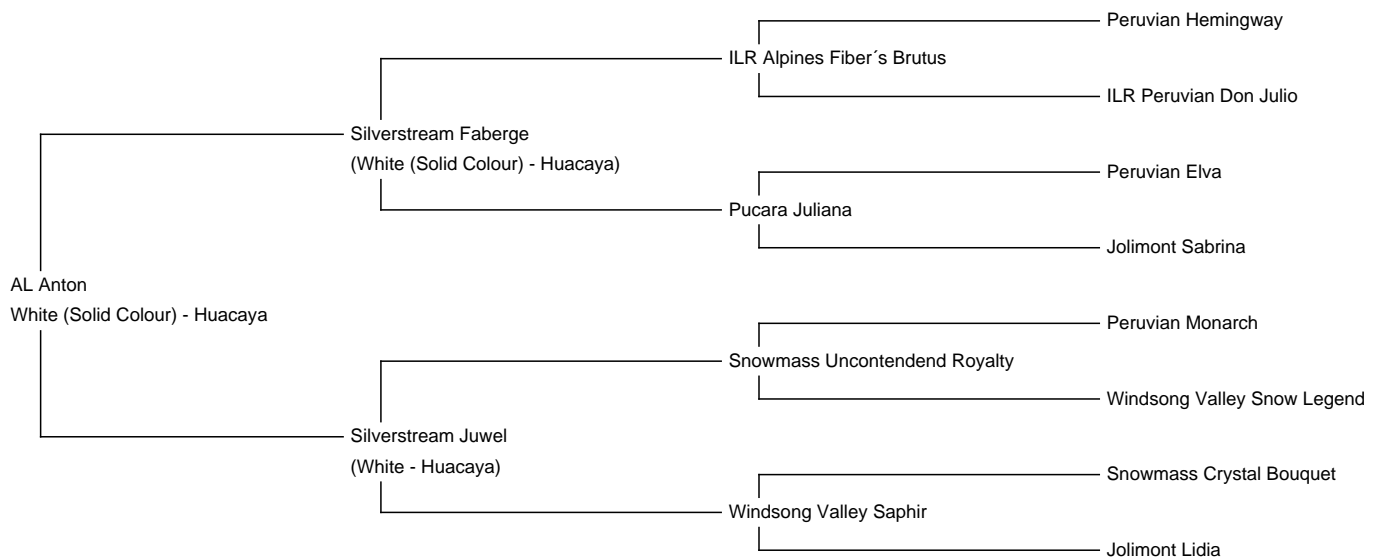

Sire: Silverstream Faberge

Dam: Silverstream Juwel

Breed Type: Huacaya

Colour: White (Solid Colour)

Registered With: AAeV

Blood Lineage: ILR Alpine Fibre Brutus

Date of Birth: 20th November 2012

Fleece: (4th)

18.90µ SD 4.00µ CV 21.20% % Over 30 Microns(µ) 1.20%

(taken on 20th June 2016 at 3 Years and 7 Months of age)

Fibre Testing Authority: Australian Alpaca Fibre Testing

Description:

Wunderschöner weißer Hengst mit toller Faser und ausgeglichenem Wesen.