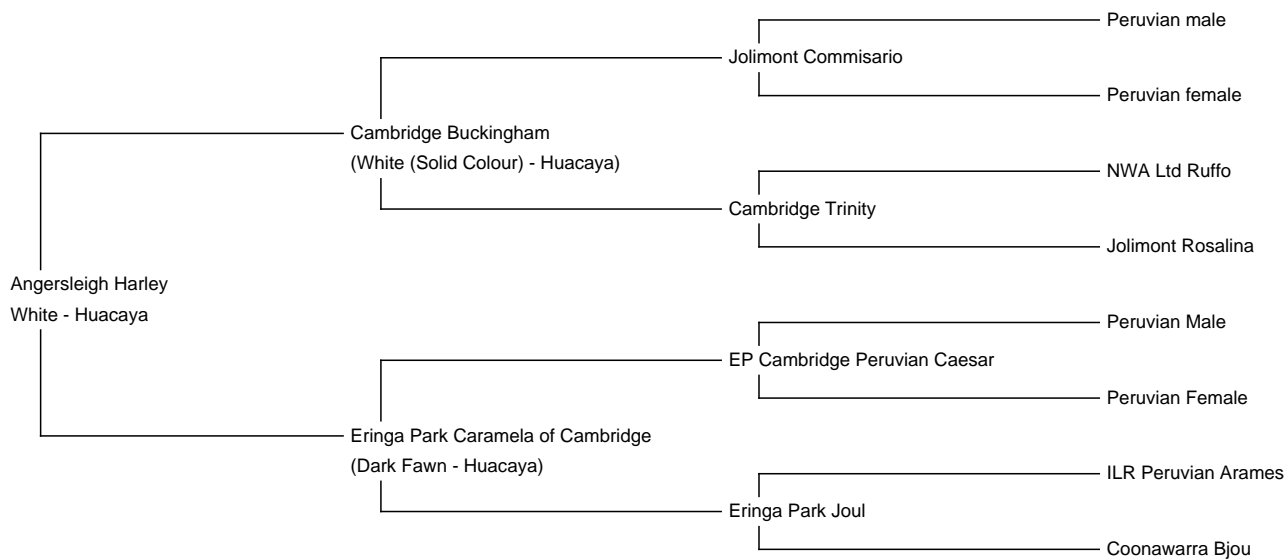

Angersleigh Harley

Service Fee (Drive By): £350.00 (excl VAT)

Service Fee (Mobile Mate): £350.00 (excl VAT)

Sire: Cambridge Buckingham

Dam: Eringa Park Caramela of Cambridge

Breed Type: Huacaya

Colour: White

Registered With: AGLBASUK018

Date of Birth: 15th April 2015

Diameter (Micron) of first fleece sample: 17.50µ

Fleece: (3rd)

23.50µ SD 4.90µ CV 20.70% Curvature 38.10 deg/mm Staple Length 100 mm

(taken on 1st July 2018 at 3 Years and 3 Months of age)

Fibre Testing Authority: Australian Alpaca Fibre Testing

Description:

Harley is a lovely natured white male with a lovely head and Fleece. He has an excellent pedigree with many champion siblings. He has a brown splash on the inside of one leg.

Harley

1st Cria