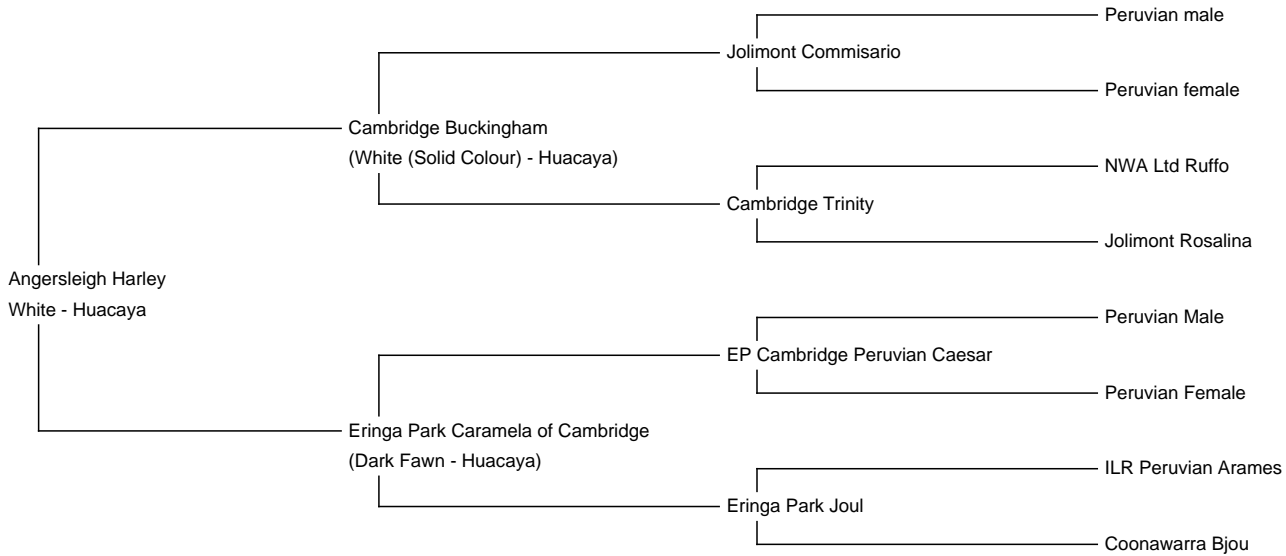

Angersleigh Harley

Service Fee (Drive By): £350.00 (excl VAT)

Service Fee (Mobile Mate): £350.00 (excl VAT)

Sire: Cambridge Buckingham

Dam: Eringa Park Caramela of Cambridge

Breed Type: Huacaya

Colour: White

Registered With: AGLBASUK018

Date of Birth: 15th April 2015

Diameter (Micron) of first fleece sample: 17.50µ

Fleece: (3rd)

23.50µ SD 4.90µ CV 20.70% Curvature 38.10 deg/mm Staple Length 100 mm

(taken on 1st July 2018 at 3 Years and 3 Months of age)

Fibre Testing Authority: Australian Alpaca Fibre Testing

Description:

Harley is a lovely natured white male with a lovely head and Fleece. He has an excellent pedigree with many champion siblings. He has a brown splash on the inside of one leg.

Harley

1st Cria