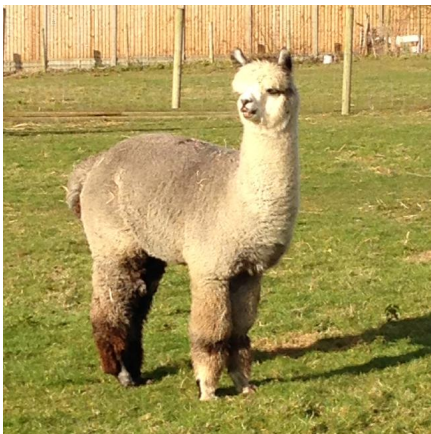

Fibre Testing Authority: Australian Alpaca Fibre Testing

Description:

STIRLING is an eye catching stud male with good presence and he has a great quirky personality which he passes onto his progeny and they are so easy to handle and are very inquisitive. Stirling himself is very laid back and is also one of our best Alpaca walking males.

1st place

2016/04 NWAG Alpaca Chamipionships interemediate male -- 1st place

2016/04 - Spring Alpaca Fiesta intermediate male 4th

2016/05 South of England intermediate male -- 1st place

2016/06 SWAG Royal Bath and West - 1st Place

2016/06 SWAG Royal Bath and West - Reserve CHAMPION Grey male

2016/07 - Eastern Region Fleece Show - 12-24mnts Grey Fleece - 3rd

Alpaca Photo 1

Alpaca Photo 2

Alpaca Photo 3