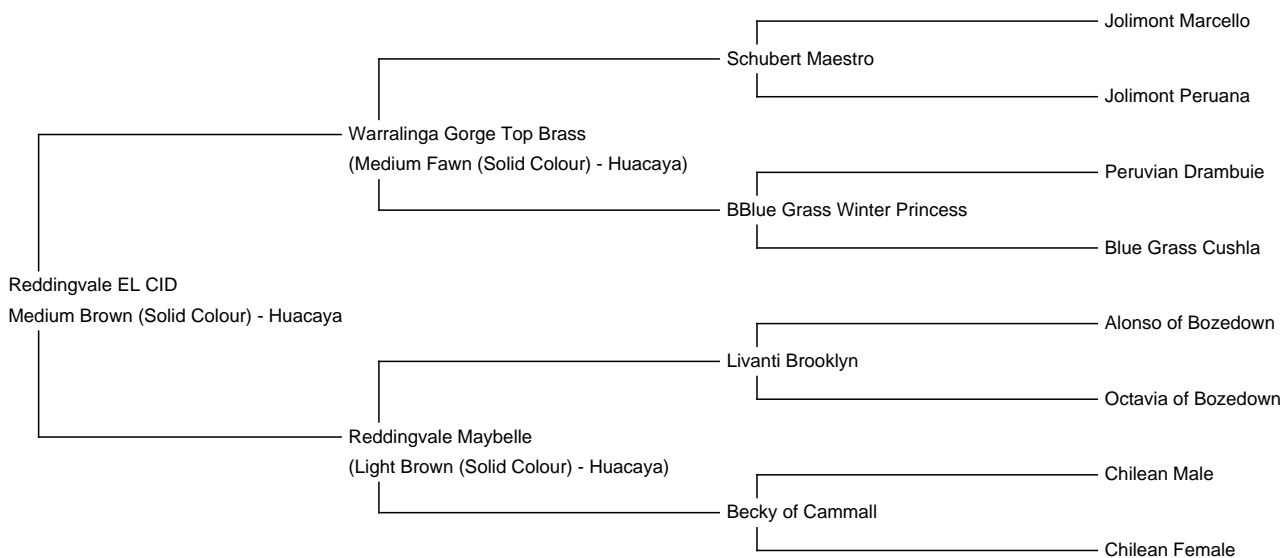

Reddingvale EL CID

Service Fee (On Farm): £500.00

Service Fee (Drive By): £500.00

Service Fee (Mobile Mate): £500.00

Sire: Warralinga Gorge Top Brass

Dam: Reddingvale Maybelle

Breed Type: Huacaya

Colour: Medium Brown (Solid Colour)

Registered With: BAS UKBAS21807

Date of Birth: 6th August 2012

Fleece: (3rd)

23.70µ SD 4.50µ CV 19.10% % Over 30 Microns(µ) 4.50%

(taken on 1st October 2013 at 1 Year and 2 Months of age)

Fibre Testing Authority: SGS

Description:

Described by a well renowned judge as 'a fine upstanding male, who exhibits the complete package', El Cid is indeed a stunning boy!

He has excellent conformation, strong bone structure, he is a well grown alpaca with correct proportions. He has great head shape and is a gentle natured male.

El Cid's fleece is a beautiful rich brown and this colour is highly uniform across his frame. Although not the finest of fleeces, his uniformity means that his fleece has a wonderfully soft handle. It is very dense with excellent brightness.

El Cid has excelled in the showing and won 1st Adult Male Brown in a highly competitive class in the 2015 South of England Show.