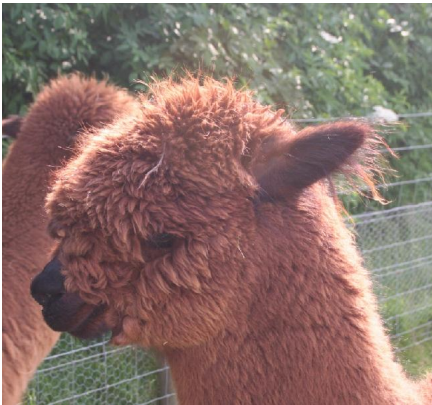

Alpaca Photo 2