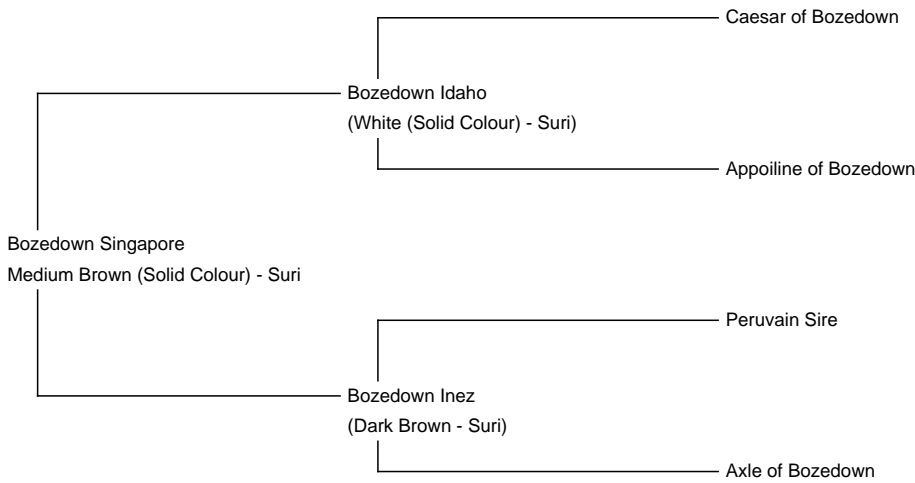

Bozedown Singapore

Service Fee (Drive By): £700.00 (excl VAT)

Sire: Bozedown Idaho

Dam: Bozedown Inez

Breed Type: Suri

Colour: Medium Brown (Solid Colour)

Registered With: BAS

Blood Lineage: Pure Peruvian

Date of Birth: 15th May 2012

Diameter (Micron) of first fleece sample: 17.80µ

Fleece: (7th)

27.00µ SD 5.20µ CV 21.10%

(taken on 7th May 2019 at 7 Years of age)

Fibre Testing Authority: Australian Alpaca Fibre Testing

Description:

Singapore is a beautifully well grown male. He carries an incredibly dense well- locked fleece on a strong square frame. Singapore has been assessed by several eminent judges and each has sung his praises on the abundance of lustre which just glows from his fleece from the inside out. We are very impressed with all his progeny

Special offers on Stud Fees for multiple breedings

Stud Fee £700 + VAT:

Quantity Discount Discounted fee

2 10% £630 + VAT

 3 to 5 20% £560 + VAT

 6 plus 30% £490 + VAT

Stud Fee £550 + VAT:

Quantity Discount Discounted fee

2 10% £495 + VAT