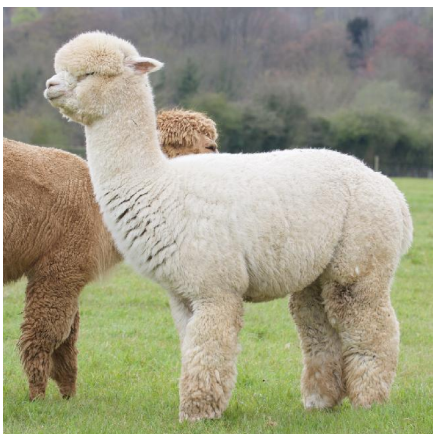

Bozedown Ascendant