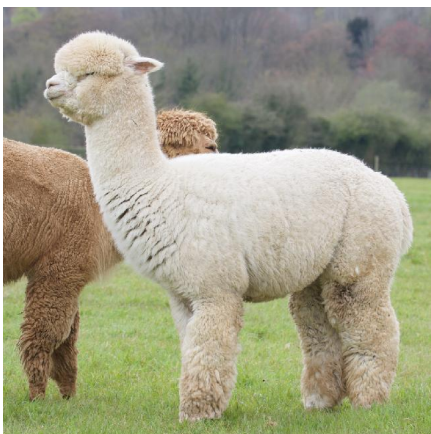

Bozedown Ascendant