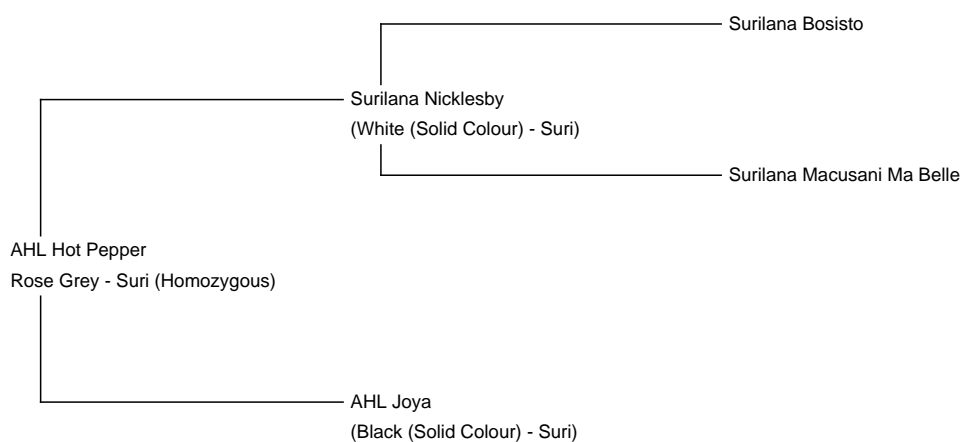

Service Fee (Mobile Mate): SEK8,000.00 This price is NOT inclusive of sales tax which needs to be added.

Sire: Surilana Nicklesby

Dam: AHL Joya

Breed Type: Suri (Homozygous)

Colour: Rose Grey

Date of Birth: 14th October 2006

Fleece: ()

24.00 μ SD 5.80 μ CV 24.30% % Over 30 Microns(μ) 13.50%

(taken on 10th June 2013 at 6 Years and 8 Months of age)

Fibre Testing Authority: Yocom-McColl Testing Laboratories

Description:

Hot Pepper har extremt fina, vackra ringlet lockar. Han har en Accoyo Surihengst som far är homozygot och hans mor är helt svart.