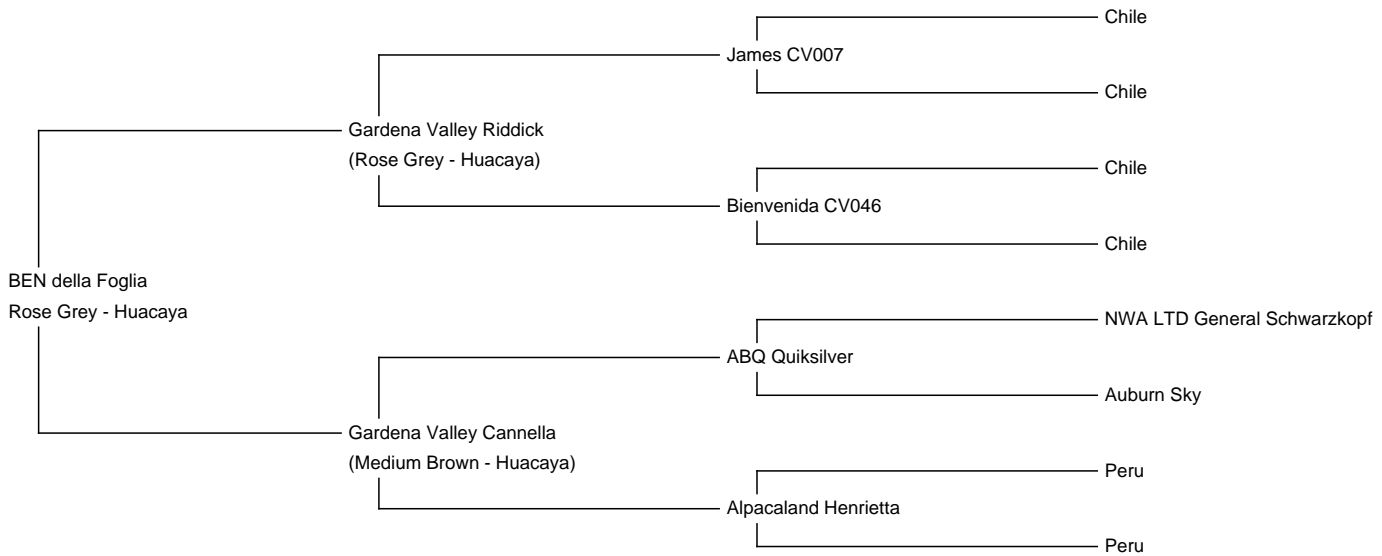

BEN della Foglia

Service Fee (On Farm): CHF 500.00

Service Fee (Drive By): CHF 500.00

Service Fee (Mobile Mate): CHF 500.00

Sire: Gardena Valley Riddick

Dam: Gardena Valley Cannella

Breed Type: Huacaya

Colour: Rose Grey

Registered With: NWKS 39308

Blood Lineage: Gardena Valley Riddick

Date of Birth: 5th August 2010

Fleece:

22.30µ SD 6.40µ CV 28.80% % Over 30 Microns(µ) 7.80%

(taken on 10th August 2011 at 1 Year of age)

Fibre Testing Authority: Yocom-McColl Testing Laboratories

Description:

Nicht mehr aktiv!

Prizes Won:

Lineare Beschreibung : 97,4

ben1

Alpaca Photo 2

Alpaca Photo 3